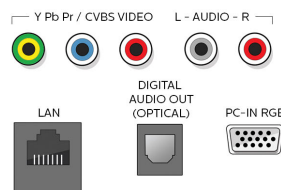

Side

Issue date 2016-06-20

Version: 2.1.1

12 NC: 8670 001 36524
UPC: 6 09585 24974 5

© 2016 Koninklijke Philips N.V.
All Rights reserved.

Specifications are subject to change without notice.
Trademarks are the property of Koninklijke Philips N.V.
or their respective owners.

www.philips.com