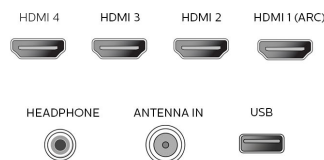

- Aerial Input: 75 ohm F-type
- TV system: ATSC, NTSC
- Video Playback: NTSC
- Tuner bands: UHF, VHF

Connectivity

- AV 1: Shared audio L/R in, CVBS/YpBPr
- Audio Output - Digital: Optical (TOSLINK)
- Other connections: Ethernet, Headphone out, PC-In VGA, Wireless LAN 802.11ac MIMO
- USB: USB
- HDMI 1: Shared audio L/R in, HDMI (Audio Return Channel)
- HDMI 2: HDMI, Shared audio L/R in
- HDMI 3: HDMI, Shared audio L/R in
- HDMI 4: HDMI, Shared audio L/R in
- EasyLink (HDMI-CEC): One touch play, Power status, System info (menu language), Remote control pass-through, System audio control, System standby

Accessories

- Included accessories: Table top stand, Quick start guide, User Manual, Remote Control, Batteries for remote control, Screws
- Power cord: 59.05 inch

Network Services

- NetTV Apps: Netflix, Pandora, Vudu, YouTube, Cinema Now, Hotlist, Samba, Xumo
- Network Features: Home Network, Wireless Screencasting

Connections

Bottom Rear

Side

Issue date 2016-06-20

Version: 2.1.1

12 NC: 8670 001 36524
UPC: 6 09585 24974 5

© 2016 Koninklijke Philips N.V.
All Rights reserved.

Specifications are subject to change without notice.
Trademarks are the property of Koninklijke Philips N.V.
or their respective owners.