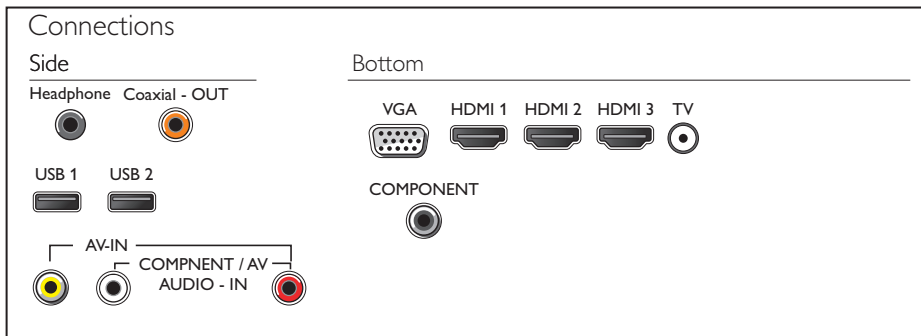

Sound

- Output power (RMS): 16W
- Sound Enhancement: Incredible Surround

Connectivity

- Number of HDMI connections: 3
- Number of component in (YPbPr): 1
- Number of USBs: 2
- Other connections: Antenna IEC75, Digital audio out (coaxial), Audio in (VGA/DVI), Headphone out, PC-In VGA
- HDMI features: Audio Return Channel
- EasyLink (HDMI-CEC): System standby, One touch play

Multimedia Applications

- Video Playback Formats: H264/MPEG-4 AVC,

MPEG-2, MPEG-4

- Subtitles Formats Support: .AAS, .SRT
- Music Playback Formats: AAC, MP3, MPEG1 L1/2
- Picture Playback Formats: JPEG, BMP, PNG

Supported Display Resolution

- Computer inputs: up to 1920x1080 @ 60Hz
- Video inputs: 24, 25, 30, 50, 60 Hz, up to 1920x1080p

Tuner/Reception/Transmission

- Digital TV: DVB-T/T2
- TV Program guide*: 8 day Electronic Program Guide
- Analog TV: NTSC, PAL, SECAM

Power

- Mains power: AC 110 - 240 V 50/60Hz
- Standby power consumption: < 0.5 W

Dimensions

- Set dimensions (W x H x D): 1110 x 647 x 79 mm
- Set dimensions with stand (W x H x D): 1110 x 712 x 323 mm
- Product weight: 10 kg
- Product weight (+stand): 11.5 kg
- Weight incl. Packaging: 15 kg
- VESA wall mount compatible: 200 x 300 mm

Accessories

- Included accessories: Remote Control, 2 x AAA Batteries, Table top stand, Power cord, Quick start guide, User Manual

Issue date 2016-07-01

Version: 2.1.1

12 NC: 8670 001 34592
EAN: 87 18863 00729 7

© 2016 Koninklijke Philips N.V.
All Rights reserved.

Specifications are subject to change without notice.
Trademarks are the property of Koninklijke Philips N.V.
or their respective owners.

www.philips.com

* EPG and actual visibility (up to 8 days) is country and operator dependent.

* The TV supports DVB reception for 'Free to air' broadcast. Specific DVB operators may not be supported. An up to date list can be found in the FAQ section of the Philips support website. For some operators Conditional Access and subscription are required. Contact your operator for more information.

* USB recording for digital channels only, recordings may be limited by broadcast copy protection (C+). Country and channel restrictions may apply.