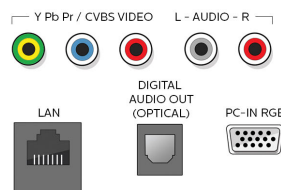

Side

Issue date 2016-06-20

Version: 2.1.1

12 NC: 8670 001 36351
UPC: 6 09585 24966 0

© 2016 Koninklijke Philips N.V.
All Rights reserved.

Specifications are subject to change without notice.
Trademarks are the property of Koninklijke Philips N.V.
or their respective owners.

www.philips.com