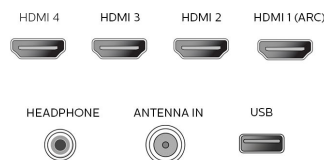

- Aerial Input: 75 ohm F-type
- TV system: ATSC, NTSC
- Video Playback: NTSC
- Tuner bands: UHF, VHF

Connectivity

- AV 1: Shared audio L/R in, CVBS/YpBPr
- Audio Output - Digital: Optical (TOSLINK)
- Other connections: Ethernet, Headphone out, PC-In VGA, Wireless LAN(Built in)
- USB: USB
- HDMI 1: Shared audio L/R in, HDMI (Audio Return Channel)
- HDMI 2: HDMI, Shared audio L/R in
- HDMI 3: HDMI, Shared audio L/R in
- HDMI 4: HDMI, Shared audio L/R in
- EasyLink (HDMI-CEC): One touch play, Power status, System info (menu language), Remote control pass-through, System audio control, System standby

Accessories

- Included accessories: Table top stand, Quick start guide, User Manual, Remote Control, Batteries for remote control, Screws
- Power cord: 59.05 inch

Network Services

- Network Features: Google Cast

Connections

Bottom Rear

Side

Issue date 2016-06-20

Version: 2.1.1

12 NC: 8670 001 36351
UPC: 6 09585 24966 0

© 2016 Koninklijke Philips N.V.
All Rights reserved.

Specifications are subject to change without notice.
Trademarks are the property of Koninklijke Philips N.V.
or their respective owners.