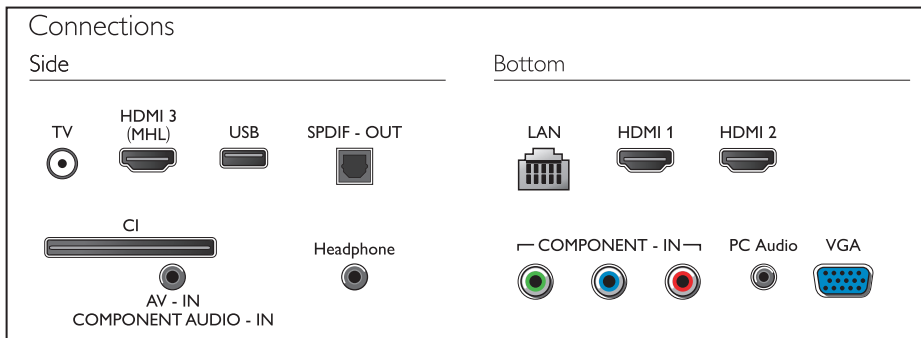

Multimedia Applications

- Music Playback Formats: AAC, MP3, WAV, WMA

(v2 up to v9.2)

- Picture Playback Formats: JPEG, BMP, GIF, PNG

Supported Display Resolution

- Computer inputs: up to 1920x1080 @ 60Hz
- Video inputs: 24, 25, 30, 50, 60 Hz, up to 1920x1080p

Tuner/Reception/Transmission

- Digital TV: DVB-T/T2/C
- MPEG Support: MPEG2, MPEG4
- Video Playback: NTSC, PAL, SECAM

Power

- Mains power: AC 220 - 240 V 50/60Hz
- Ambient temperature: 5 °C to 35 °C
- Eu Energy Label power: TBC W
- Annual energy consumption: TBC kW h
- Standby power consumption: <0.5
- Off mode power consumption: <0.5 W
- Power Saving Features: Auto switch-off timer, Eco mode, Picture mute (for radio)

Dimensions

- Box dimensions (W x H x D): 835 x 514 x 140 mm
- Set dimensions (W x H x D): 732 x 430 x 72 mm
- Set dimensions with stand (W x H x D): 732 x 472 x 183 mm
- Product weight: 4.2 kg
- Product weight (+stand): 4.5 kg
- Weight incl. Packaging: 6 kg
- VESA wall mount compatible: 100 x 100 mm

Accessories

- Included accessories: Remote Control, 2 x AAA Batteries, Table top stand, Power cord, Quick start guide, Legal and safety brochure, Warranty Leaflet

Issue date 2016-04-26

Version: 1.0.1

12 NC: 8670 001 37704
EAN: 87 18863 00919 2

© 2016 Koninklijke Philips N.V.
All Rights reserved.

Specifications are subject to change without notice.
Trademarks are the property of Koninklijke Philips N.V.
or their respective owners.

www.philips.com

* EPG and actual visibility (up to 8 days) is country and operator dependent.

* Energy consumption in kWh per year, based on the power consumption of the television operating 4 hours per day for 365 days. The actual energy consumption will depend on how the television is used.

* The TV supports DVB reception for 'Free to air' broadcast. Specific DVB operators may not be supported. An up to date list can be found in the FAQ section of the Philips support website. For some operators Conditional Access and subscription are required. Contact your operator for more information.

* (Philips) only compatible with specific Philips player device.