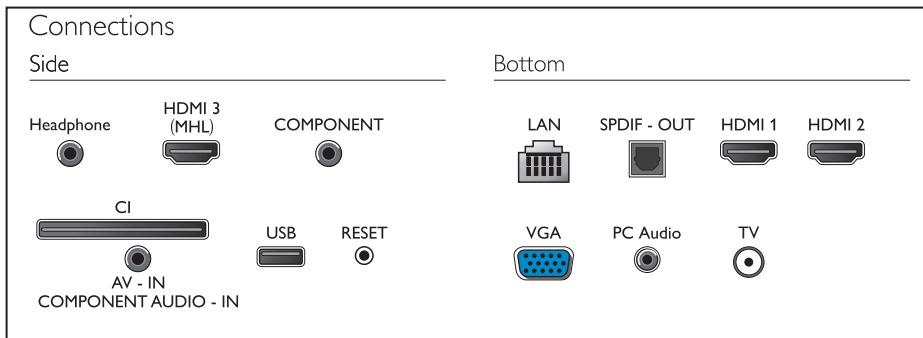

Multimedia Applications

- Video Playback Formats: MPEG-2, MPEG-4
- Subtitles Formats Support: .SML, .SRT, .SUB, .TXT

- Music Playback Formats: AAC, MP3, WAV, WMA (v2 up to v9.2)
- Picture Playback Formats: JPEG, BMP, GIF, PNG

Supported Display Resolution

- Computer inputs: up to 1920x1080 @ 60Hz
- Video inputs: 24, 25, 30, 50, 60 Hz, up to 1920x1080p

Tuner/Reception/Transmission

- Digital TV: DVB-T/T2/C
- MPEG Support: MPEG2, MPEG4
- Video Playback: NTSC, PAL, SECAM

Power

- Mains power: AC 220 - 240 V 50/60Hz
- Ambient temperature: 5 °C to 35 °C
- Eu Energy Label power: TBC W
- Annual energy consumption: TBC kW h
- Standby power consumption: <0.5
- Off mode power consumption: <0.5 W
- Power Saving Features: Auto switch-off timer, Eco mode, Picture mute (for radio)

Dimensions

- Box dimensions (W x H x D): 1085 x 667 x 150 mm
- Set dimensions (W x H x D): 970 x 564 x 74 mm
- Set dimensions with stand (W x H x D): 970 x 614 x 219 mm
- Product weight: 8.1 kg
- Product weight (+stand): 8.5 kg
- Weight incl. Packaging: 10.5 kg
- VESA wall mount compatible: 200 x 200 mm

Accessories

- Included accessories: Remote Control, 2 x AAA Batteries, Table top stand, Power cord, Quick start guide, Legal and safety brochure, Warranty Leaflet

Issue date 2016-04-27

Version: 1.0.1

12 NC: 8670 001 37706
EAN: 87 18863 00921 5

© 2016 Koninklijke Philips N.V.
All Rights reserved.

Specifications are subject to change without notice.
Trademarks are the property of Koninklijke Philips N.V.
or their respective owners.

www.philips.com

* EPG and actual visibility (up to 8 days) is country and operator dependent.

* Energy consumption in kWh per year, based on the power consumption of the television operating 4 hours per day for 365 days. The actual energy consumption will depend on how the television is used.

* The TV supports DVB reception for 'Free to air' broadcast. Specific DVB operators may not be supported. An up to date list can be found in the FAQ section of the Philips support website. For some operators Conditional Access and subscription are required. Contact your operator for more information.

* (Philips) only compatible with specific Philips player device.