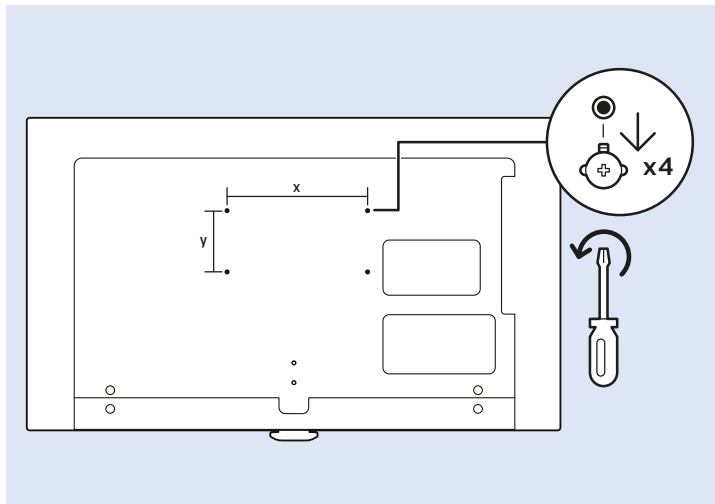

VESA (x, y)
43" 200x200 M6
49"/55" 400x200 M6

43"
108cm

49"
123cm

55"
139cm

9.3kg

11.3kg

15.5kg