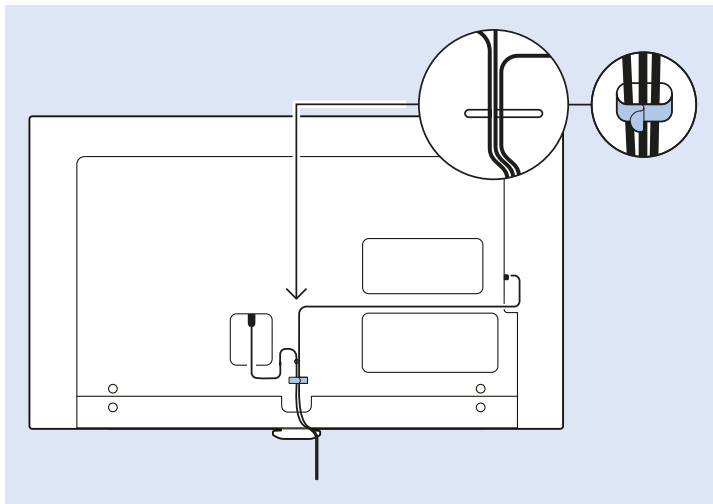

VESA (x, y)
43" 200x200 M6
49"/55" 400x200 M6

43"
108cm

49"
123cm

55"
139cm

9.3kg

11.3kg

15.5kg