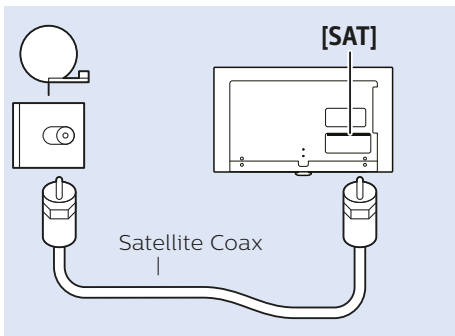

49"/55

43"

Home Theatre System - UHD

HDMI 1 (ARC), 2, 3, 4

Home Theatre System

DIGITAL AUDIO OUT - OPTICAL

MHL

HDMI 4 / MHL