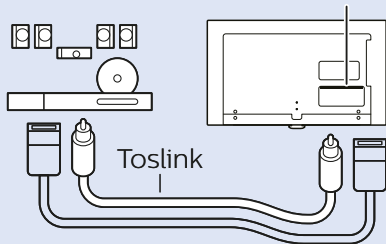

49"/55

43"

Home Theatre System - UHD

HDMI 1 (ARC), 2, 3, 4

Home Theatre System

DIGITAL AUDIO OUT - OPTICAL

MHL

HDMI 4 / MHL