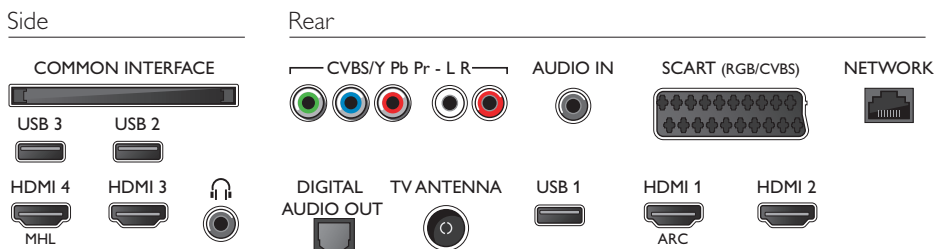

Dimensions

- Box dimensions (W x H x D): 1200 x 747 x 160 mm
- Set dimensions (W x H x D): 1099 x 645 x 79 mm
- Set dimensions with stand (W x H x D): 1099 x 700 x 211 mm
- Product weight: 11 kg
- Product weight (+stand): 11.5 kg
- Weight incl. Packaging: 14.9 kg
- VESA wall mount compatible: 400 x 200 mm

Accessories

- Included accessories: Remote Control, 2 x AA Batteries, Power cord, Quick start guide, Legal and safety brochure, Table top stand

Connections

Issue date 2016-05-13

Version: 6.0.1

12 NC: 8670 001 36415
EAN: 87 18863 00858 4