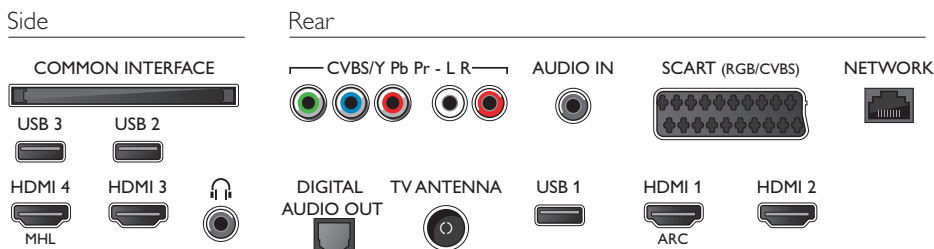

Power

- Mains power: AC 220 - 240 V 50/60Hz
- Ambient temperature: 5 °C to 35 °C
- Eu Energy Label power: 47 W
- Annual energy consumption: 68 kWh
- Energy Label Class: A+
- Standby power consumption: <0.3W
- Off mode power consumption: 0.3 W
- Power Saving Features: Auto switch-off timer, Picture mute (for radio)

Connectivity

- Number of HDMI connections: 4
- Number of component in (YPbPr): 1
- Number of scarts (RGB/CVBS): 1
- Number of USBs: 3
- Wireless connections: Wi-Fi 11n 2x2 integrated, Wi-Fi Direct
- Other connections: Antenna IEC75, Common Interface Plus (CI+), Digital audio out (optical), Audio L/R in, Audio in (DVI), Headphone out, Service connector, Ethernet-LAN RJ-45
- HDMI features: Audio Return Channel
- EasyLink (HDMI-CEC): Remote control pass-through, System audio control, System standby, Pixel Plus link (Philips)*, One touch play

Dimensions

- Box dimensions (W x H x D): 1054 x 669 x 133 mm
- Set dimensions (W x H x D): 968 x 576 x 77 mm
- Set dimensions with stand (W x H x D): 968 x 623 x 202 mm
- Product weight: 9.3 kg
- Product weight (+stand): 9.7 kg
- Weight incl. Packaging: 12.3 kg
- VESA wall mount compatible: 200 x 200 mm

Accessories

- Included accessories: Remote Control, 2 x AA Batteries, Power cord, Quick start guide, Legal and safety brochure, Table top stand

Multimedia Applications

- Video Playback Formats: Containers: AVI, MKV,

Connections

Issue date 2016-05-13

Version: 6.0.1

12 NC: 8670 001 36411
EAN: 87 18863 00854 6

© 2016 Koninklijke Philips N.V.
All Rights reserved.

Specifications are subject to change without notice.
Trademarks are the property of Koninklijke Philips N.V.
or their respective owners.

www.philips.com

* EPG and actual visibility (up to 8 days) is country and operator dependent.

* Energy consumption in kWh per year, based on the power consumption of the television operating 4 hours per day for 365 days. The actual energy consumption will depend on how the television is used.

* The TV supports DVB reception for 'Free to air' broadcast. Specific DVB operators may not be supported. An up to date list can be found in the FAQ section of the Philips support website. For some operators Conditional Access and subscription are required. Contact your operator for more information.

* (Philips) only compatible with specific Philips player device.

* Philips TV Remote app and related functionalities vary per TV model, operator, and country, as well as smart device model and OS. For more details please visit: www.philips.com/TVRemoteapp.

* Smart TV app offerings vary per TV model and country. For more details please visit: www.philips.com/smarttv.

* USB recording for digital channels only, recordings may be limited by broadcast copy protection (CI+). Country and channel restrictions may apply.

* Compatibility depends on Wifi Miracast certification & Android 4.2 or later. For more details please refer to your device documentation.