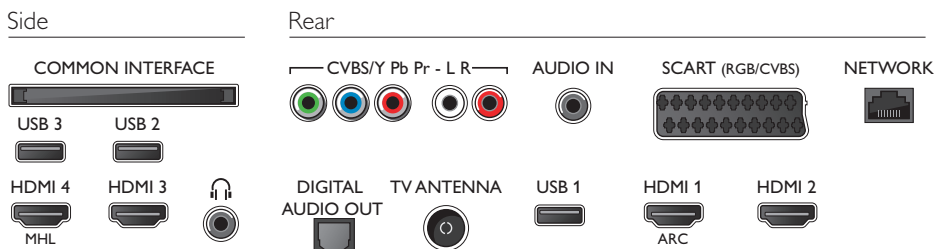

Connections

Issue date 2016-05-17

Version: 8.1.1

12 NC: 8670 001 36412
EAN: 87 18863 00855 3

© 2016 Koninklijke Philips N.V.
All Rights reserved.

Specifications are subject to change without notice.
Trademarks are the property of Koninklijke Philips N.V.
or their respective owners.

www.philips.com

* EPG and actual visibility (up to 8 days) is country and operator dependent.

* Energy consumption in kWh per year, based on the power consumption of the television operating 4 hours per day for 365 days. The actual energy consumption will depend on how the television is used.

* The TV supports DVB reception for 'Free to air' broadcast. Specific DVB operators may not be supported. An up to date list can be found in the FAQ section of the Philips support website. For some operators Conditional Access and subscription are required. Contact your operator for more information.

* (Philips) only compatible with specific Philips player device.

* Philips TV Remote app and related functionalities vary per TV model, operator, and country, as well as smart device model and OS. For more details please visit: www.philips.com/TVRemoteapp.

* Smart TV app offerings vary per TV model and country. For more details please visit: www.philips.com/smarttv.

* USB recording for digital channels only, recordings may be limited by broadcast copy protection (CI+). Country and channel restrictions may apply.

* Compatibility depends on Wifi Miracast certification & Android 4.2 or later. For more details please refer to your device documentation.