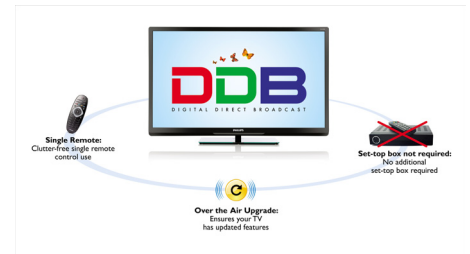

Clutter free-single remote

Watch TV with great ease with single remote use and no additional set-top box

2 HDMI inputs

HDMI™ x2

"HDMI makes an uncompressed digital RGB connection from the source to the screen for the ultimate picture quality. HDMI uses HDCP copy protection. With 2 HDMI inputs on the back of the TV you can connect multiple HD sources, for instance an HD settop box, a Blu-ray player, and Game Console or Digital Camcorder."