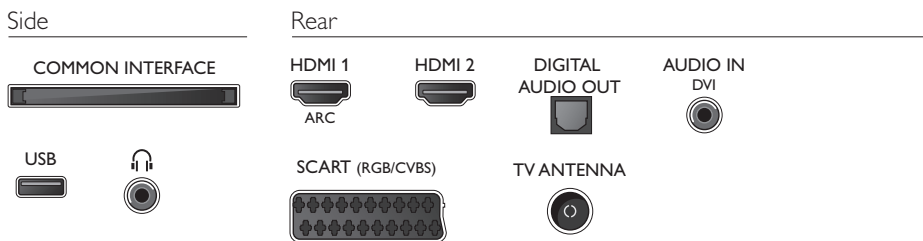

Multimedia Applications

- Video Playback Formats: Containers: AVI, MKV, H264/MPEG-4 AVC, MPEG-1, MPEG-2, MPEG-4, WMV9/VC1

- Subtitles Formats Support: .SML, .SRT, .SSA, .SUB, .TXT, .ASS
- Music Playback Formats: AAC, MP3, WAV, WMA (v2 up to v9.2)
- Picture Playback Formats: JPEG, BMP, GIF, PNG

Supported Display Resolution

- Computer inputs: up to 1920x1080 @ 60Hz
- Video inputs: 24, 25, 30, 50, 60 Hz, up to 1920x1080p

Tuner/Reception/Transmission

- Digital TV: DVB-T/C
- MPEG Support: MPEG2, MPEG4
- Video Playback: NTSC, PAL, SECAM

Power

- Mains power: AC 220 - 240 V 50/60Hz
- Ambient temperature: 5 °C to 35 °C
- Eu Energy Label power: 50 W
- Annual energy consumption: 73 kW h
- Energy Label Class: A
- Standby power consumption: <0.3W
- Off mode power consumption: <0.3 W
- Power Saving Features: Auto switch-off timer, Eco mode, Picture mute (for radio)

Dimensions

- Box dimensions (W x H x D): 1020 x 653 x 160 mm
- Set dimensions (W x H x D): 918 x 531 x 79 mm
- Set dimensions with stand (W x H x D): 918 x 584 x 195 mm
- Product weight: 6.9 kg
- Product weight (+stand): 7 kg
- Weight incl. Packaging: 8.3 kg
- VESA wall mount compatible: 200 x 200 mm

Accessories

- Included accessories: Remote Control, 2 x AAA Batteries, Table top stand, Power cord, Quick start guide, Legal and safety brochure, Warranty Leaflet

Connections

Issue date 2016-03-14

Version: 3.0.1

12 NC: 8670 001 36453
EAN: 87 18863 00869 0

© 2016 Koninklijke Philips N.V.
All Rights reserved.

Specifications are subject to change without notice.
Trademarks are the property of Koninklijke Philips N.V.
or their respective owners.

www.philips.com

* EPG and actual visibility (up to 8 days) is country and operator dependent.

* Energy consumption in kWh per year, based on the power consumption of the television operating 4 hours per day for 365 days. The actual energy consumption will depend on how the television is used.

* The TV supports DVB reception for 'Free to air' broadcast. Specific DVB operators may not be supported. An up to date list can be found in the FAQ section of the Philips support website. For some operators Conditional Access and subscription are required. Contact your operator for more information.

* (Philips) only compatible with specific Philips player device.