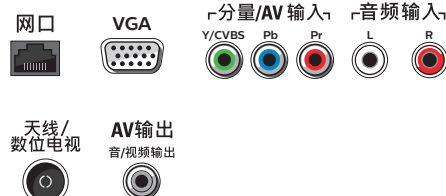

• Video formats

Resolution	Refresh rate
480i	60Hz
480p	60Hz
576i	50Hz
576p	50Hz
720p	50, 60Hz
1080i	50, 60Hz
1080p	24/25/30/50/60Hz
2160i	24Hz, 30Hz
2160p	24Hz, 30Hz

Tuner/Reception/Transmission

- TV system: PAL I, PAL D/K
- Video Playback: PAL, NTSC, SECAM
- Aerial Input: 75 Ohms (IEC type) (Rear)
- Tuner bands: UHF, VHF
- Number of Preset Channels: 200
- Digital TV: DTMB

Connections

Side

Rear

Issue date 2016-03-09

Version: 1.0.1

12 NC: 8670 001 29969
EAN: 69 59033 85312 8

© 2016 Koninklijke Philips N.V.
All Rights reserved.

Specifications are subject to change without notice.
Trademarks are the property of Koninklijke Philips N.V.
or their respective owners.