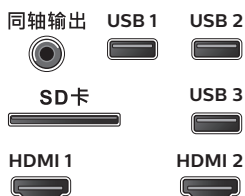

Connections

Side

Rear

Issue date 2016-03-09

Version: 1.0.1

12 NC: 8670 001 29969
EAN: 69 59033 85312 8

© 2016 Koninklijke Philips N.V.
All Rights reserved.

Specifications are subject to change without notice.
Trademarks are the property of Koninklijke Philips N.V.
or their respective owners.