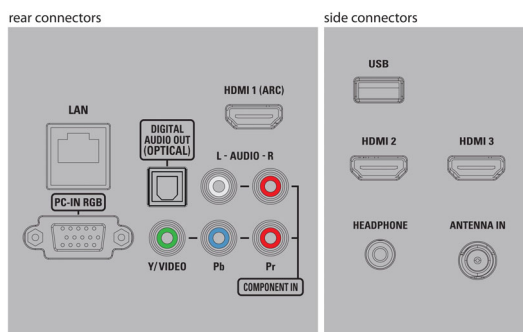

Tuner/Reception/Transmission

- Aerial Input: 75 ohm F-type
- TV system: ATSC, NTSC
- Video Playback: NTSC
- Tuner bands: UHF, VHF

Connectivity

- AV 1: CVBS/YPbPr, Shared audio L/R in
- HDMI 1: HDMI, Shared audio L/R in
- HDMI 2: HDMI, Shared audio L/R in
- HDMI 3: HDMI, Shared audio L/R in
- Audio Output - Digital: Optical (TOSLINK)
- USB: USB
- Other connections: Ethernet, Headphone out, PC-In VGA, Wireless LAN 802.11n
- EasyLink (HDMI-CEC): One touch play, Power status, System info (menu language), Remote control pass-through, System audio control, System standby

Power

- Ambient temperature: 5°C to 40°C (41°F to 104°F)
- Mains power: 120V/60Hz
- Power consumption: 50 W
- Standby power consumption: < 0.5 W

Dimensions

- Set dimensions in inch (W x H x D): 28.9 x 17.6 x 3.9 inch
- Product weight (lb): 11.87 lb
- Set dimensions with stand in inch (W x H x D): 28.9 x 18.9 x 7.1 inch
- Product weight (+stand) (lb): 12.31 lb

- Box dimensions in inch (W x H x D): 32.9 x 20.7 x 5.3 inch
- Weight incl. Packaging (lb): 15.33 lb
- VESA wall mount compatible: 100 x 100 mm

Accessories

- Included accessories: Table top stand, Quick start guide, User Manual, Remote Control, Batteries for remote control, Screws

Network Services

- NetTV Apps: Netflix, Vudu, YouTube, Pandora, Cinema Now, Hotlist, Samba, Xumo
- Network Features: Home Network

Issue date 2016-04-08

Version: 1.1.1

12 NC: 8670 001 35599
UPC: 6 09585 24939 4

© 2016 Koninklijke Philips N.V.
All Rights reserved.

Specifications are subject to change without notice.
Trademarks are the property of Koninklijke Philips N.V.
or their respective owners.

www.philips.com