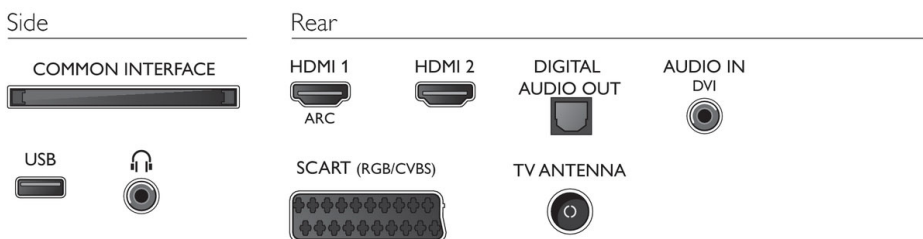

Multimedia Applications

- Video Playback Formats: Containers: AVI, MKV, H264/MPEG-4 AVC, MPEG-1, MPEG-2, MPEG-4, WMV9/VC1

- Subtitles Formats Support: .SMI, .SRT, .SSA, .SUB, .TXT, .ASS
- Music Playback Formats: AAC, MP3, WAV, WMA (v2 up to v9.2)
- Picture Playback Formats: JPEG, BMP, GIF, PNG

Supported Display Resolution

- Computer inputs: up to 1920 x 1080 @ 60 Hz
- Video inputs: 24, 25, 30, 50, 60 Hz, up to 1920 x 1080p

Tuner/Reception/Transmission

- Digital TV: DVB-T/C
- MPEG Support: MPEG2, MPEG4
- Video Playback: NTSC, PAL, SECAM

Power

- Mains power: AC 220 - 240 V 50/60 Hz
- Ambient temperature: 5°C to 35°C
- EU Energy Label power: 30 W
- Annual energy consumption: 44 kW h
- Energy Label Class: A+
- Standby power consumption: <0.3 W
- Off mode power consumption: 0.5 W
- Power Saving Features: Auto switch-off timer, Eco mode, Picture mute (for radio)

Dimensions

- Box dimensions (W x H x D): 786 x 506 x 131 mm
- Set dimensions (W x H x D): 726 x 439 x 77 mm
- Set dimensions with stand (W x H x D): 726 x 477 x 171 mm
- Product weight: 4.9 kg
- Product weight (+stand): 5 kg
- Weight incl. Packaging: 6.7 kg
- VESA wall mount compatible: 100 x 100 mm

Accessories

- Included accessories: Remote Control, 2 x AAA Batteries, Tabletop stand, Power cord, Quick start guide, Legal and safety brochure

Connections

Issue date 2018-09-19

Version: 3.0.1

12 NC: 8670 001 34991
EAN: 87 18863 00765 5

© 2018 Koninklijke Philips N.V.
All Rights reserved.

Specifications are subject to change without notice.
Trademarks are the property of Koninklijke Philips N.V.
or their respective owners.

www.philips.com

* EPG and actual visibility (up to 8 days) is country- and operator-dependent.

* Energy consumption in kWh per year based on the power consumption of the television operating 4 hours per day for 365 days. The actual energy consumption will depend on how the television is used.

* The TV supports DVB reception for 'Free to air' broadcast. Specific DVB operators may not be supported. An up to date list can be found in the FAQ section of the Philips support website. For some operators Conditional Access and subscription are required. Contact your operator for more information.

* (Philips) only compatible with specific Philips player device.