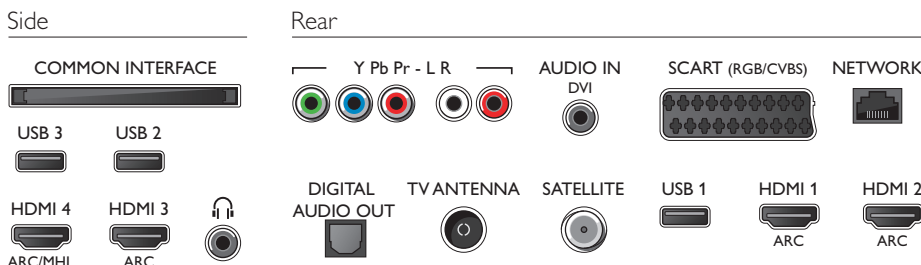

Connections

Issue date 2016-03-10

Version: 5.0.1

12 NC: 8670 001 35017
EAN: 87 18863 00789 1

© 2016 Koninklijke Philips N.V.
All Rights reserved.

Specifications are subject to change without notice. Trademarks are the property of Koninklijke Philips N.V. or their respective owners.

www.philips.com

* EPG and actual visibility (up to 8 days) is country and operator dependent.
* Android App offerings vary per country. For more details please visit your local Google Play Store.
* Energy consumption in kWh per year, based on the power consumption of the television operating 4 hours per day for 365 days. The actual energy consumption will depend on how the television is used.
* Cloud Gaming offering depends on game providers.
* The TV supports DVB reception for 'Free to air' broadcast. Specific DVB operators may not be supported. An up to date list can be found in the FAQ section of the Philips support website. For some operators Conditional Access and subscription are required. Contact your operator for more information.
* (Philips) only compatible with specific Philips player device.
* Google Cast functionality is subject to Google Cast Ready apps and devices. For more details please visit Google Cast product page.
* Philips TV Remote app and related functionalities vary per TV model, operator, and country, as well as smart device model and OS. For more details please visit: www.philips.com/TVRemoteapp.
* Smart TV app offerings vary per TV model and country. For more details please visit: www.philips.com/smartv.
* USB recording for digital channels only, recordings may be limited by broadcast copy protection (CI+). Country and channel restrictions may apply.