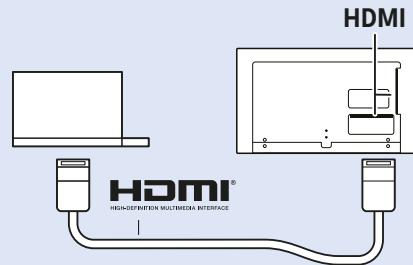

Headphones

Wireless Gamepad

Computer

Photo Camera

DVD Player

Video Player