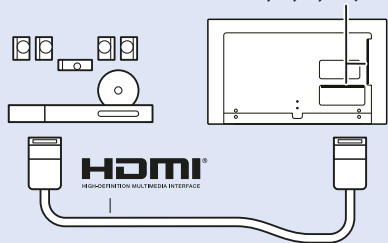

Home Theatre System - ARC

HDMI 1, 2, 3, 4 (ARC)

Home Theatre System

DIGITAL AUDIO OUT - OPTICAL

MHL

HDMI 4 / MHL

USB Hard Drive

USB