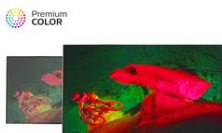

Premium Color

Philips Premium Color combines a wide colour gamut panel enhanced by 85% with 4-trillion-colour processing. With so much more colour resolution and brilliant saturated colours, you'll forget you're looking at a screen at all.