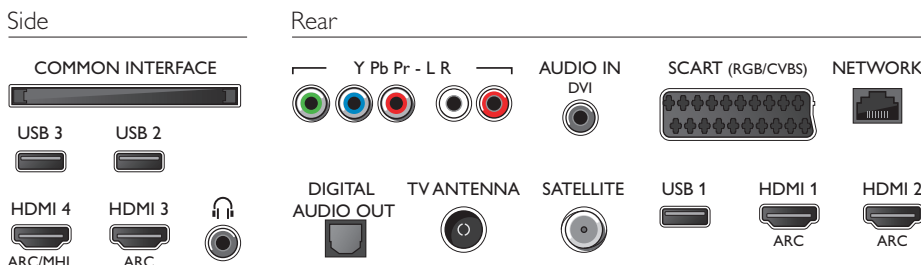

Dimensions

- Box dimensions (W x H x D): 1570 x 985 x 160 mm
- Set dimensions (W x H x D): 1456 x 850 x 67.2 mm
- Set dimensions with stand (W x H x D): 1456 x 901 x 259 mm
- Product weight: 28 kg
- Product weight (+stand): 28.6 kg
- Weight incl. Packaging: 33.4 kg
- VESA wall mount compatible: 400 x 200 mm

Accessories

- Included accessories: Remote Control, 2 x AA Batteries, Tabletop stand, Power cord, Quick start guide, Legal and safety brochure

Connections

Issue date 2018-04-27

Version: 11.0.1

12 NC: 8670 001 35015
EAN: 87 18863 00787 7