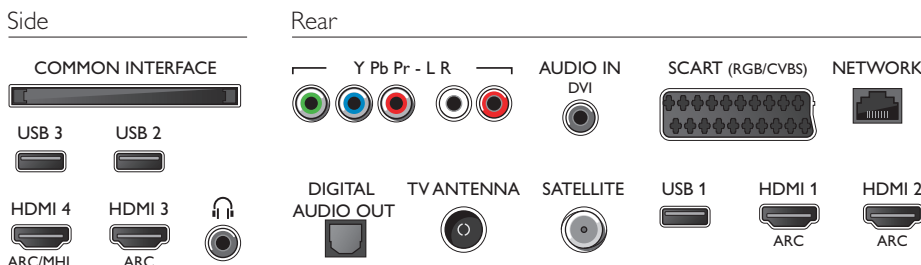

Dimensions

- Box dimensions (W x H x D): 1420 x 840 x 160 mm
- TV stand width distance: 658 mm
- Set dimensions (W x H x D): 1239 x 723 x 85 mm
- Set dimensions with stand (W x H x D): 1239 x 776 x 279 mm
- Product weight: 15.6 kg
- Product weight (+stand): 19.7 kg
- Weight incl. Packaging: 28.3 kg
- VESA wall mount compatible: 400 x 200 mm

Accessories

- Included accessories: Remote Control, 2 x AA Batteries, Tabletop stand, Power cord, Quick start guide, Legal and safety brochure

Connections

Issue date 2018-04-27

Version: 15.0.1

12 NC: 8670 001 35028
EAN: 87 18863 00799 0