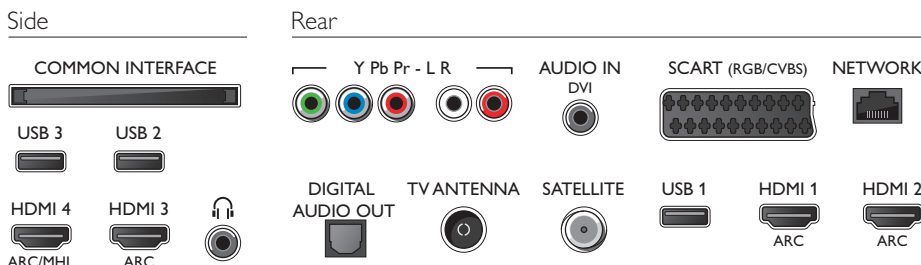

Dimensions

- Box dimensions (W x H x D): 1185 x 780 x 160 mm
- TV stand width distance: 647.9 mm
- Set dimensions (W x H x D): 1093 x 661 x 61 mm
- Set dimensions with stand (W x H x D): 1093 x 709 x 205 mm
- VESA wall mount compatible: 200 x 200 mm
- Product weight: 17.9 kg
- Product weight (+stand): 21.6 kg
- Weight incl. Packaging: 25.3 kg

Accessories

- Included accessories: Remote Control, 2 x AA Batteries, Tabletop stand, Power cord, Quick start guide, Legal and safety brochure

Connections

Issue date 2018-04-27

Version: 14.1.1

12 NC: 8670 001 35073
EAN: 87 18863 00824 9