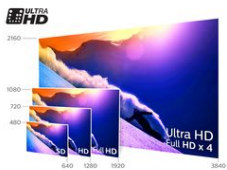

4K Ultra HD

Ultra HD TV has four times the resolution of a conventional Full HD TV. With over 8 million pixels and our unique Ultra Resolution Upscaling technology, you'll experience the best possible picture quality. The higher the quality of your original content, the better images and resolution you will be able to experience. Enjoy improved sharpness, increased depth perception, superior contrast, smooth natural motion and flawless details.

Picture/Display

Display 4K Ultra HD LED
Peak Luminance ratio 65 %
Diagonal screen size (metric) 108 cm
Diagonal screen size (inch) 43 inch
Panel resolution 3840 x 2160
Aspect ratio 16:9
Brightness 400 cd/m²
Picture enhancement Micro Dimming Pro
Ultra Resolution
Pixel Precise Ultra HD
Perfect Natural Motion