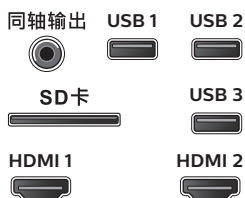

Convenience

- Child Protection: Child Lock+Parental Control
- Clock: Sleep Timer
- Screen Format Adjustments: 4:3, Movie expand

- 16:9, Widescreen, Full screen, Zoom 1, Zoom 2, Subtitle Zoom, Super Zoom
- Connection Enhancement: Easy link
- Ease of Use: Auto Volume Leveller (AVL), On Screen Display, Side Control, EasyLink, Smart Picture, Smart Sound
- Ease of Installation: Autostore, Fine Tuning, PLL Digital Tuning
- On-Screen Display languages: English, Simplified Chinese
- Remote control: TV remote control

Power

- Mains power: 220-240V; 50/60Hz
- Standby power consumption: <0.5W
- Ambient temperature: 5 °C to 40 °C
- Power consumption: 110 W

Dimensions

- Compatible wall mount: VESA 400x200 mm, M6x4

Accessories

- User Manual: Simplified Chinese
- Included accessories: Power cord, Remote Control, Table top stand, 2 x AAA Batteries, Warranty Leaflet, Quick start guide, Electronic User Manual

Supported Display Resolution

Computer formats

Resolution	Refresh rate
640 x 480	60Hz
800 x 600	60Hz
1024 x 768	60Hz
1920 x 1080	60Hz
1600 x 900	60Hz
720 x 400	70Hz
1360 x 768	60Hz

Video formats

Resolution	Refresh rate
480i	60Hz
480p	60Hz
576i	50Hz
576p	50Hz
720p	50, 60Hz
1080i	50, 60Hz
1080p	50, 60Hz

Multimedia Applications

- Multimedia connections: USB
- Playback Formats: AVI, H.264/MPEG-4 AVC, MP3

Connections

Side