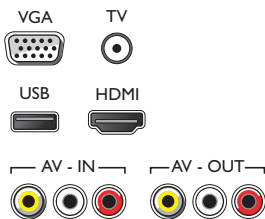

Accessories

- Included accessories: Remote Control, 2 x AAA Batteries, Table top stand, Power cord, Quick start guide

Highlights

Ultra narrow bezel

Traditional TVs have a bezel that wraps around the TV like a picture frame. Our Ultra Narrow bezel is modern and thin, so you have more picture to enjoy.

Digital Crystal Clear

For natural looking pictures from any source, Philips created Digital Crystal Clear. Because whether you indulge in your favorite soap, the news, or have friends over to watch a video—you'll enjoy it all in optimal contrast, color and sharpness.

100Hz Perfect Motion Rate

Perfect Motion Rate combines Philips display technology and advanced video processing techniques to improve the quality of each picture frame. So whether you like gaming, fast paced sporting events or action films, you'll experience the ultimate in sharpness and smooth moving images.

USB (photos, music, video)

Share the fun. Connect your USB memory-stick, digital camera, mp3 player or other multimedia device to the USB port on your TV to enjoy photos, videos and music with the easy to use onscreen content browser.

Connections

Side

Issue date 2015-07-20

Version: 4.0.1

12 NC: 8670 001 26664
EAN: 87 18863 00457 9

© 2015 Koninklijke Philips N.V.
All Rights reserved.

Specifications are subject to change without notice.
Trademarks are the property of Koninklijke Philips N.V.
or their respective owners.

www.philips.com