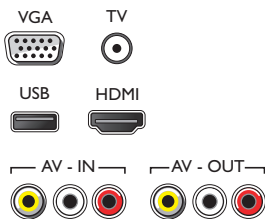

USB (photos, music, video)

Share the fun. Connect your USB memory-stick, digital camera, mp3 player or other multimedia device to the USB port on your TV to enjoy photos, videos and music with the easy to use onscreen content browser.

PC input (VGA)

Use your TV as a monitor. Simply connect using a VGA cable and you are ready to go.

Connections

Side

Issue date 2015-07-20

Version: 4.0.1

12 NC: 8670 001 26658
EAN: 87 18863 00452 4

© 2015 Koninklijke Philips N.V.
All Rights reserved.