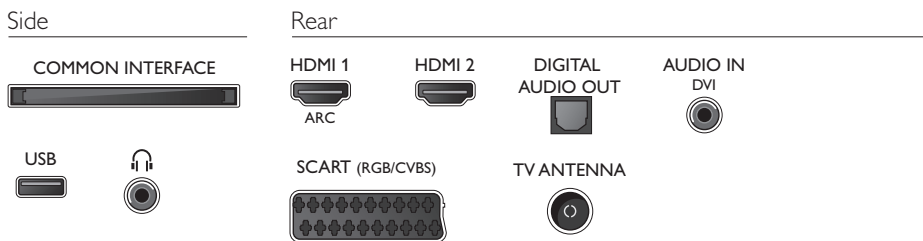

Accessories

- Included accessories: Remote Control, 2 x AAA Batteries, Tabletop stand, Power cord, Quick start guide, Legal and safety brochure, Warranty Leaflet

Connections

Issue date 2015-10-21

Version: 5.1.1