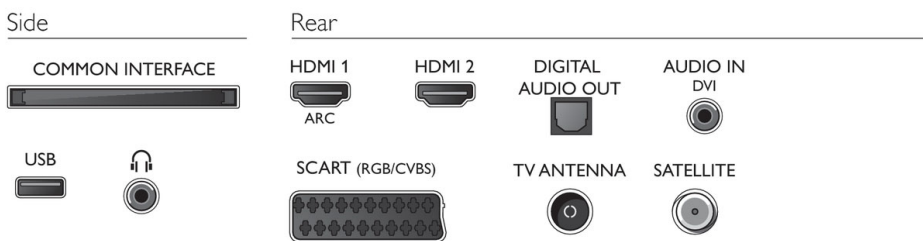

Accessories

- Included accessories: Remote Control, 2 x AAA Batteries, Table top stand, Power cord, Quick start guide, Legal and safety brochure, Warranty Leaflet

Connections

Issue date 2019-10-30

Version: 5.1.1