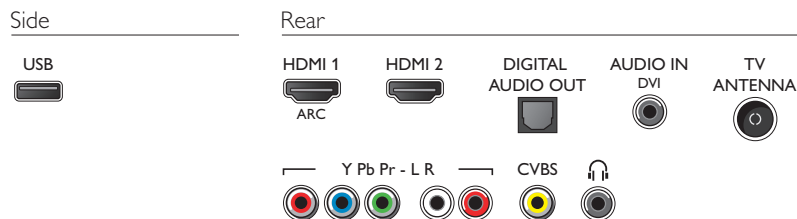

Auto subtitle shift (Philips)*, Pixel Plus link (Philips)*, One touch play

Multimedia Applications

- Video Playback Formats: Containers: AVI, MKV, H264/MPEG-4 AVC, MPEG-1, MPEG-2, MPEG-4, WMV9/VC1
- Music Playback Formats: AAC, MP3, WMA (v2 up to v9.2)
- Picture Playback Formats: JPEG

Supported Display Resolution

- Computer inputs: up to 1920x1080 @ 60Hz
- Video inputs: 24, 25, 30, 50, 60 Hz, up to 1920x1080p

Tuner/Reception/Transmission

- Video Playback: NTSC, PAL, SECAM
- Analog TV: NTSC, PAL, SECAM
- Digital TV: DVB-T/T2

Power

- Mains power: AC 110 - 240 V 50/60Hz
- Ambient temperature: 5 °C to 40 °C
- Standby power consumption: < 0.5 W
- Off mode power consumption: < 0.5 W
- Power Saving Features: Auto switch-off timer, Eco mode

Dimensions

- Compatible wall mount: 200 x 200mm
- Box dimensions (W x H x D): 1010 x 632 x 140 mm
- Product weight: 8 kg
- Product weight (+stand): 9.2 kg
- Set dimensions (W x H x D): 903.5 x 571.2 x 76.8 mm
- Set dimensions with stand (W x H x D): 903.5 x 770.5 x 242.7 mm
- Weight incl. Packaging: 13 kg

Accessories

- Included accessories: Remote Control, 2 x AAA Batteries, Table top stand, Power cord, Quick start guide, User Manual

Connections

Issue date 2015-04-14

Version: 1.2.1

12 NC: 8670 001 19362
EAN: 87 18863 00116 5

© 2015 Koninklijke Philips N.V.
All Rights reserved.

Specifications are subject to change without notice.
Trademarks are the property of Koninklijke Philips N.V.
or their respective owners.

www.philips.com

* USB recording for digital channels only, recordings may be limited by broadcast copy protection (CI+). Country and channel restrictions may apply.

* EPG and actual visibility (up to 8 days) is country and operator dependent.

* (Philips) only compatible with specific Philips player device.

* TV supports Singapore's DVB-T2 channels in Surround Sound