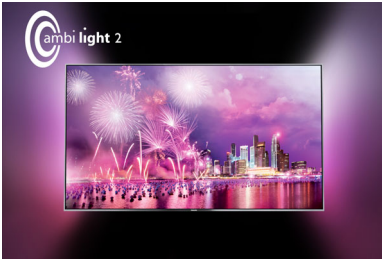

Highlights

Ambilight 2-sided

You've created a home that's more than just a house, so why not choose a TV that is warm and inviting too? Philips unique Ambilight technology makes your screen much wider—and your viewing experience more immersive—by projecting an extra wide glow from two-sides of your TV screen onto the surrounding wall. Color, vibrancy and excitement move beyond the screen and into your living room, bringing with it a more thrilling, intense and immersive viewing experience.