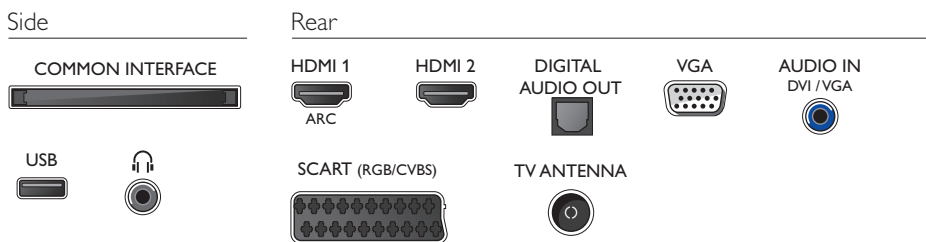

Multimedia Applications

- Video Playback Formats: Containers: AVI, MKV, H264/MPEG-4 AVC, MPEG-1, MPEG-2, MPEG-4,

WMV9/VC1

- Subtitles Formats Support: .SMI, .SRT, .SSA, .SUB, .TXT, .ASS
- Music Playback Formats: AAC, MP3, WAV, WMA (v2 up to v9.2)
- Picture Playback Formats: JPEG, BMP, GIF, PNG

Supported Display Resolution

- Computer inputs: up to 1366x768 @ 60 Hz
- Video inputs: 24, 25, 30, 50, 60 Hz, up to 1366x768p

Tuner/Reception/Transmission

- Digital TV: DVB-T/C
- MPEG Support: MPEG2, MPEG4
- Video Playback: NTSC, PAL, SECAM

Power

- Mains power: AC 220 - 240 V 50/60 Hz
- Ambient temperature: 5°C to 35°C
- EU Energy Label power: 24 W
- Annual energy consumption: 35 kWh
- Energy Label Class: A
- Standby power consumption: <0.3 W
- Off mode power consumption: <0.3 W
- Power Saving Features: Auto switch-off timer, Eco mode, Picture mute (for radio)

Dimensions

- Box dimensions (W x H x D): 630 x 424 x 100 mm
- Set dimensions (W x H x D): 549 x 323 x 37 mm
- Set dimensions with stand (W x H x D): 549 x 332 x 102 mm
- Product weight: 3 kg
- Product weight (+stand): 3.2 kg
- Weight incl. Packaging: 4.3 kg
- VESA wall mount compatible: 75 x 75 mm

Accessories

- Included accessories: Remote Control, Tabletop stand, Power cord, Quick start guide, Legal and safety brochure, Warranty Leaflet

Connections

Issue date 2018-02-22

Version: 5.1.1

12 NC: 8670 001 23852
EAN: 87 18863 00299 5

© 2018 Koninklijke Philips N.V.
All Rights reserved.

Specifications are subject to change without notice.
Trademarks are the property of Koninklijke Philips N.V.
or their respective owners.

www.philips.com

* EPG and actual visibility (up to 8 days) is country- and operator-dependent.

* Energy consumption in kWh per year based on the power consumption of the television operating 4 hours per day for 365 days. The actual energy consumption will depend on how the television is used.

* The TV supports DVB reception for 'Free to air' broadcast. Specific DVB operators may not be supported. An up to date list can be found in the FAQ section of the Philips support website. For some operators Conditional Access and subscription are required. Contact your operator for more information.

* (Philips) only compatible with specific Philips player device.