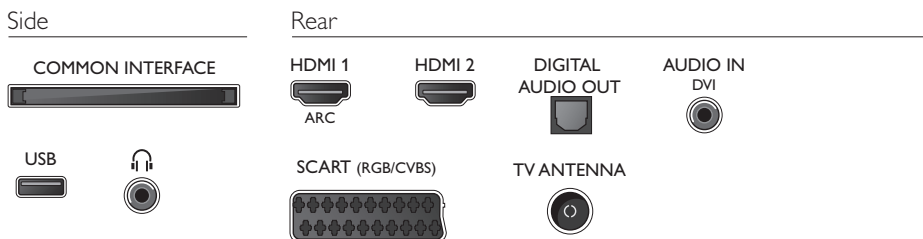

Accessories

- Included accessories: Remote Control, 2 x AAA Batteries, Tabletop stand, Power cord, Quick start guide, Legal and safety brochure, Warranty Leaflet

Connections

Issue date 2018-02-22

Version: 5.3.1