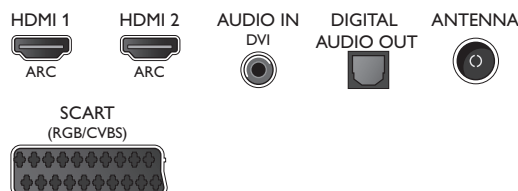

Digital Crystal Clear

For natural-looking pictures from any source, Philips created the Digital Crystal Clear. Because whether you indulge in your favourite soap, the news, or have friends over to watch a video—you'll enjoy it all in optimal contrast, colour and sharpness.

100 Hz Perfect Motion Rate

Perfect Motion Rate combines Philips display technology and advanced video processing techniques to improve the quality of each picture frame. So whether you like gaming, fast-paced sporting events or action films, you'll experience the ultimate in sharpness and smooth moving images.

Two HDMI input ports with Easylink

Avoid cable clutter with a single HDMI cable to carry both picture and audio signals from your devices to your TV. HDMI uses uncompressed signals, ensuring the highest quality from source to screen. Together with Philips Easylink, you'll need only one remote control to perform most operations on your TV, DVD, Blu-ray, set top box or home theatre system.

USB (photos, music, video)

Share the fun. Connect your USB memory-stick, digital camera, mp3 player or other multimedia device to the USB port on your TV to enjoy photos, videos and music with the easy to use onscreen content browser.

Connections

Side

Rear

Issue date 2015-02-12

Version: 1.3.1

12 NC: 8670 001 23864
EAN: 87 18863 00310 7

© 2015 Koninklijke Philips N.V.
All Rights reserved.

Specifications are subject to change without notice.
Trademarks are the property of Koninklijke Philips N.V. or their respective owners.

www.philips.com

* EPG and actual visibility (up to 8 days) is country- and operator-dependent.

* Energy consumption in kWh per year based on the power consumption of the television operating 4 hours per day for 365 days. The actual energy consumption will depend on how the television is used.

* The TV supports DVB reception for 'Free to air' broadcast. Specific DVB operators may not be supported. An up to date list can be found in the FAQ section of the Philips support website. For some operators Conditional Access and subscription are required. Contact your operator for more information.

* (Philips) only compatible with specific Philips player device.