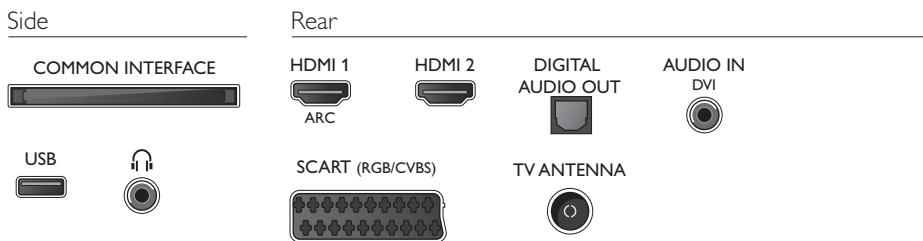

Accessories

- Included accessories: Remote Control, 2 x AAA Batteries, Tabletop stand, Power cord, Quick start guide, Legal and safety brochure, Warranty Leaflet

Connections

Issue date 2018-02-22

Version: 6.2.1