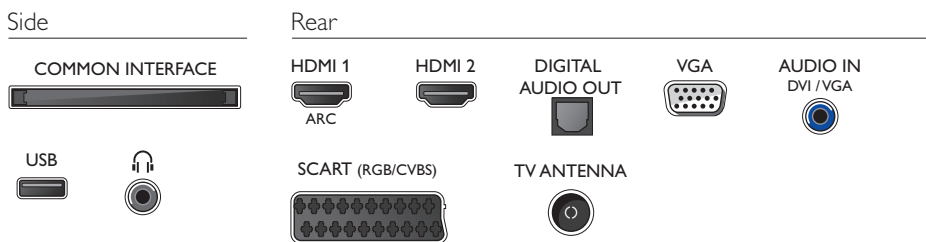

Multimedia Applications

- Video Playback Formats: Containers: AVI, MKV, H264/MPEG-4 AVC, MPEG-1, MPEG-2, MPEG-4,

WMV9/VC1

- Subtitles Formats Support: .SML, .SRT, .SSA, .SUB, .TXT, .ASS
- Music Playback Formats: AAC, MP3, WAV, WMA (v2 up to v9.2)
- Picture Playback Formats: JPEG, BMP, GIF, PNG

Supported Display Resolution

- Computer inputs: up to 1920 x 1080 @ 60 Hz
- Video inputs: 24, 25, 30, 50, 60 Hz, up to 1920 x 1080p

Tuner/Reception/Transmission

- Digital TV: DVB-T/C
- MPEG Support: MPEG2, MPEG4
- Video Playback: NTSC, PAL, SECAM

Power

- Mains power: AC 220 - 240 V 50/60 Hz
- Ambient temperature: 5°C to 35°C
- EU Energy Label power: 24 W
- Annual energy consumption: 35 kW h
- Energy Label Class: A
- Standby power consumption: <0.3 W
- Off mode power consumption: <0.3 W
- Power Saving Features: Auto switch-off timer, Eco mode, Picture mute (for radio)

Dimensions

- Box dimensions (W x H x D): 600 x 390 x 100 mm
- Set dimensions (W x H x D): 512 x 308 x 35 mm
- Set dimensions with stand (W x H x D): 512 x 317 x 112 mm
- Product weight: 2.6 kg
- Product weight (+stand): 2.7 kg
- Weight incl. Packaging: 3.5 kg
- VESA wall mount compatible: 75 x 75 mm

Accessories

- Included accessories: Remote Control, Tabletop stand, Power cord, Quick start guide, Legal and safety brochure, Warranty Leaflet

Connections

Issue date 2018-02-22

Version: 2.2.1

12 NC: 8670 001 23847
EAN: 87 18863 00295 7

© 2018 Koninklijke Philips N.V.
All Rights reserved.

Specifications are subject to change without notice.
Trademarks are the property of Koninklijke Philips N.V.
or their respective owners.

www.philips.com

* EPG and actual visibility (up to 8 days) is country- and operator-dependent.

* Energy consumption in kWh per year based on the power consumption of the television operating 4 hours per day for 365 days. The actual energy consumption will depend on how the television is used.

* The TV supports DVB reception for 'Free to air' broadcast. Specific DVB operators may not be supported. An up to date list can be found in the FAQ section of the Philips support website. For some operators Conditional Access and subscription are required. Contact your operator for more information.

* (Philips) only compatible with specific Philips player device.