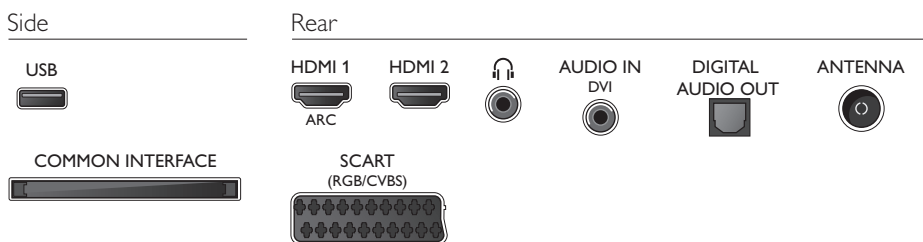

Multimedia Applications

- Video Playback Formats: Containers: AVI, MKV, H264/MPEG-4 AVC, MPEG-1, MPEG-2, MPEG-4, WMV9/VC1

- Subtitles Formats Support: .AAS, .SMI, .SRT, .SSA, .SUB, .TXT
- Music Playback Formats: AAC, AMR, LPCM, M4A, MP3, MPEG1 L1/2, WMA (v2 up to v9.2)
- Picture Playback Formats: JPEG, BMP, GIF, JPS, PNG, PNS

Supported Display Resolution

- Computer inputs: up to 1920 x 1080 @ 60 Hz
- Video inputs: 24, 25, 30, 50, 60 Hz, up to 1920 x 1080p

Tuner/Reception/Transmission

- Digital TV: DVB-T/C
- MPEG Support: MPEG2, MPEG4
- Video Playback: NTSC, PAL, SECAM

Power

- Mains power: AC 220 - 240 V 50/60 Hz
- Ambient temperature: 5°C to 35°C
- EU Energy Label power: 47 W
- Annual energy consumption: 68 kWh
- Standby power consumption: < 0.3 W
- Power Saving Features: Auto switch-off timer, Eco mode, Picture mute (for radio)
- Off mode power consumption: < 0.3 W

Dimensions

- Box dimensions (W x H x D): 970 x 597 x 133 mm
- Set dimensions (W x H x D): 904 x 523 x 88 mm
- Set dimensions with stand (W x H x D): 904 x 571 x 243 mm
- Product weight: 7.7 kg
- Product weight (+stand): 9.9 kg
- Weight incl. Packaging: 11.3 kg
- VESA wall mount compatible: 200 x 200 mm

Accessories

- Included accessories: Remote Control, Tabletop stand, Power cord, Quick start guide, Legal and safety brochure, Warranty Leaflet

Connections

Issue date 2018-02-22

Version: 2.0.1

12 NC: 8670 001 13881
EAN: 87 12581 71837 4

© 2018 Koninklijke Philips N.V.
All Rights reserved.

Specifications are subject to change without notice.
Trademarks are the property of Koninklijke Philips N.V.
or their respective owners.

www.philips.com

* Software upgrade required for Pause TV and USB recording. For more details about the software update, please visit www.philips.com/TV and click on support.

* The TV supports DVB reception for 'Free to air' broadcast. Specific DVB operators may not be supported. An up to date list can be found in the FAQ section of the Philips support website. For some operators Conditional Access and subscription are required. Contact your operator for more information.

* Energy consumption in kWh per year based on the power consumption of the television operating 4 hours per day for 365 days. The actual energy consumption will depend on how the television is used.

* EPG and actual visibility (up to 8 days) is country- and operator-dependent.

* (Philips) only compatible with specific Philips player device.