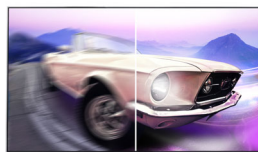

100 Hz Perfect Motion Rate

Nothing beats the adrenaline rush of gaming, fast paced sporting events or action films. That's why this Philips TV has 100Hz Perfect Motion Rate; so you'll enjoy fluid moving images. Because even though your pulse may jump, the image you're watching shouldn't.

Two HDMI input ports with Easylink

Avoid cable clutter with a single HDMI cable to carry both picture and audio signals from your devices to your TV. HDMI uses uncompressed signals, ensuring the highest quality from source to screen. Together with Philips Easylink, you'll need only one remote control to perform most operations on your TV, DVD, Blu-ray, set top box or home theatre system.