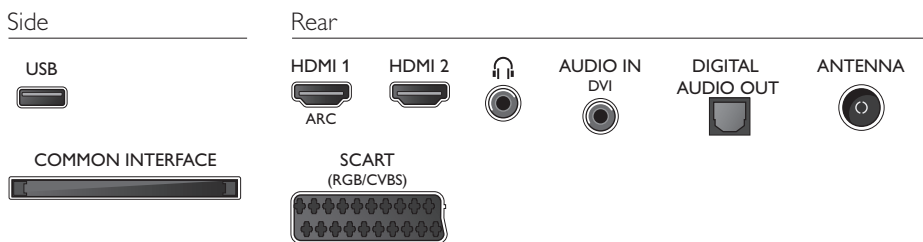

Multimedia Applications

- Video Playback Formats: Containers: AVI, MKV, H264/MPEG-4 AVC, MPEG-1, MPEG-2, MPEG-4, WMV9/VC1

- Subtitles Formats Support: .AAS, .SMI, .SRT, .SSA, .SUB, .TXT
- Music Playback Formats: AAC, AMR, LPCM, M4A, MP3, MPEG1 L1/2, WMA (v2 up to v9.2)
- Picture Playback Formats: JPEG, BMP, GIF, JPS, PNG, PNS

Supported Display Resolution

- Computer inputs: up to 1920 x 1080 @ 60 Hz
- Video inputs: 24, 25, 30, 50, 60 Hz, up to 1920 x 1080p

Tuner/Reception/Transmission

- Digital TV: DVB-T/C
- MPEG Support: MPEG2, MPEG4
- Video Playback: NTSC, PAL, SECAM

Power

- Mains power: AC 220 - 240 V 50/60 Hz
- Ambient temperature: 5°C to 35°C
- EU Energy Label power: 62 W
- Annual energy consumption: 90 kWh
- Energy Label Class: A+
- Standby power consumption: < 0.3 W
- Off mode power consumption: < 0.3 W
- Power Saving Features: Auto switch-off timer, Eco mode, Picture mute (for radio)

Dimensions

- Box dimensions (W x H x D): 1220 x 750 x 160 mm
- Set dimensions (W x H x D): 1125 x 656 x 94 mm
- Set dimensions with stand (W x H x D): 1125 x 709 x 270 mm
- Product weight: 10.7 kg
- Product weight (+stand): 13.1 kg
- Weight incl. Packaging: 15.5 kg
- VESA wall mount compatible: 400 x 200 mm

Accessories

- Included accessories: Remote Control, Tabletop stand, Power cord, Quick start guide, Legal and safety brochure, Warranty Leaflet

Connections

Issue date 2018-02-22

Version: 5.0.1

12 NC: 8670 001 11455
EAN: 87 12581 71022 4

© 2018 Koninklijke Philips N.V.
All Rights reserved.

Specifications are subject to change without notice.
Trademarks are the property of Koninklijke Philips N.V.
or their respective owners.

www.philips.com

* Software upgrade required for Pause TV and USB recording. For more details about the software update, please visit www.philips.com/TV and click on support.

* The TV supports DVB reception for 'Free to air' broadcast. Specific DVB operators may not be supported. An up to date list can be found in the FAQ section of the Philips support website. For some operators Conditional Access and subscription are required. Contact your operator for more information.

* Energy consumption in kWh per year based on the power consumption of the television operating 4 hours per day for 365 days. The actual energy consumption will depend on how the television is used.

* (Philips) only compatible with specific Philips player device.

* EPG and actual visibility (up to 8 days) is country- and operator-dependent.