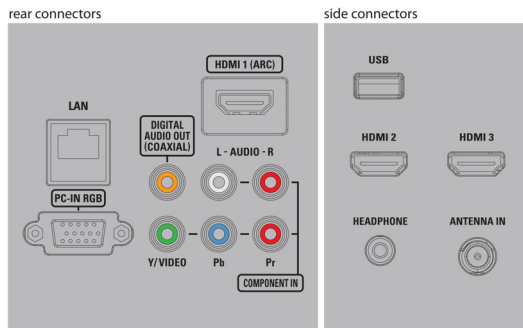

Tuner/Reception/Transmission

- Aerial Input: 75 ohm F-type
- TV system: ATSC, NTSC
- Video Playback: NTSC
- Tuner bands: UHF, VHF

Connectivity

- AV 1: CVBS in, Shared audio L/R in
- AV 2: YPbPr, Shared audio L/R in
- HDMI 1: HDMI, Shared audio L/R in
- HDMI 2: HDMI, Shared audio L/R in
- HDMI 3: HDMI, Shared audio L/R in
- EasyLink (HDMI-CEC): One touch play, Power status, System info (menu language), System audio control, System standby, Remote control pass-through
- Audio Output - Digital: Coaxial (cinch)
- Other connections: Ethernet, PC-In VGA, Wi-Fi(built-in), Headphone out
- USB: USB

Power

- Mains power: 120V/60Hz
- Power consumption: 90 W
- Standby power consumption: < 0.5W
- Ambient temperature: 5°C to 40°C (41°F to 104°F)

Dimensions

- Set dimensions in inch (W x H x D): 42.87 x 25.89 x 4.90 inch
- Set dimensions with stand in inch (W x H x D): 42.87 x 27.87 x 10.70 inch
- Product weight (lb): 27.34
- Product weight (+stand) (lb): 31.75 lb
- Box dimensions in inch (W x H x D): 46.65 x 30.32 x 8.15 inch
- Weight incl. Packaging (lb): 39.35
- VESA wall mount compatible: 400 x 400 mm

Accessories

- Included accessories: Table top stand, Quick start guide, User Manual, Registration card, Remote Control, Batteries for remote control

Issue date 2014-03-14

Version: 4.1.1

12 NC: 8670 000 98342
UPC: 6 09585 23100 9