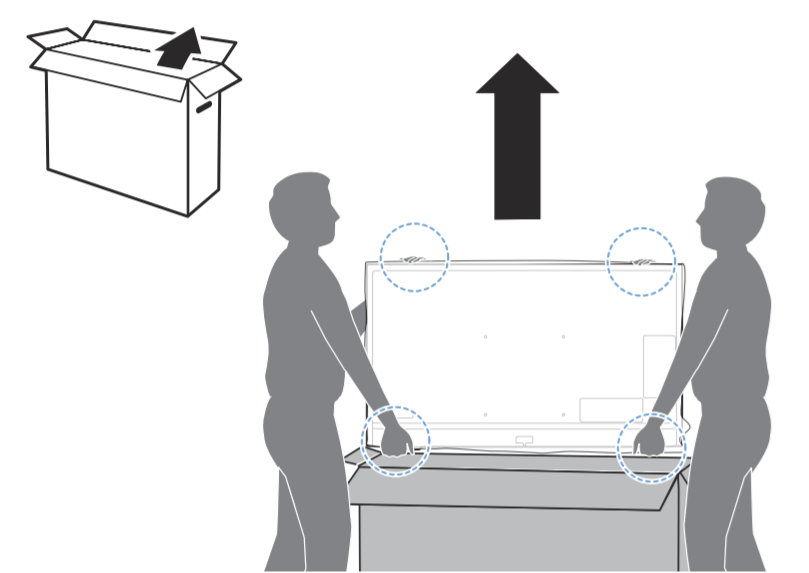

PML9009/PML9019
PML9049/PML9059
Series

9009/9019

55"/65"

75"

85"

9049/9059

55"/65"

75"

85"

A

B

Register to find out more and get support
www.philips.com/TVsupport

(EU) (UK)

55"/65" (M4xL20) : x4
75" (M5xL22) : x6
85" (M5xL20) : x4

A 55"