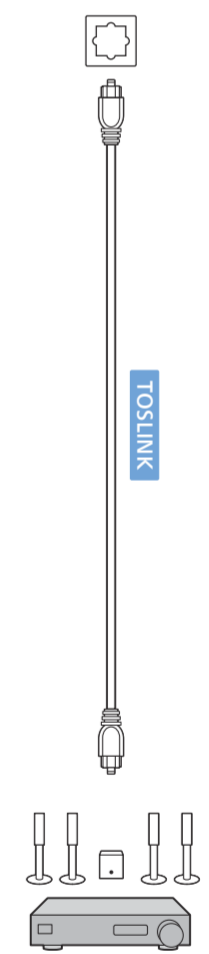

9009/9019

English
Български
Čeština
Hrvatski
Dansk
Deutsch
Ελληνικά
Eesti

Read the safety instructions.
Прочетете инструкциите за безопасност.
Přečtěte si bezpečnostní pokyny.
Pročitajte sigurnosne upute.
Læs sikkerhedsforskrifterne.
Lesen Sie die Sicherheitshinweise.
Διαβάστε τις οδηγίες ασφαλείας.
Lugege ohutusnõudeid.

Español
Français
Italiano
Kazакша
Latviešu
Lietuvių
Magyar
Nederlands
Norsk

Polski
Português
Română
Русский
Srpski
Slovenščina
Slovenský
Suomi

Svenska
ไทย
Türkçe
Українська
العربية
עברית

FSC Logo
H:12mm

POWER (EU)

POWER (UK)

SAT (EU)

TV ANTENNA

HEADPHONES

USB 1

DIGITAL AUDIO OUT

NETWORK

AMBILIGHT tv

0cm 1 2 3 4 5 6 7 8 9 10 11 12 13 14 15 16 17 18 19 20 21 22 23 24 25 26 27