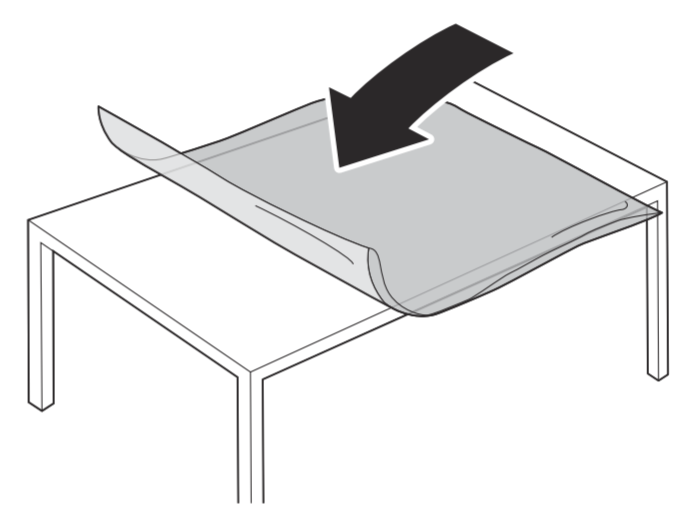

85"

A

B

Register to find out more and get support
www.philips.com/TVsupport

(EU) (UK)

55"/65" (M4xL20) : x4
75" (M5xL22) : x6
85" (M5xL20) : x4

A 55"

65"/75"/85"

1

B

2

3

1

2 Wall Mount dimensions (x, y)
Dimensioni del montaggio a parete (x, y)

55"	300x300mm M6 (L: 14mm~18mm)	139 cm
65"	300x300mm M6 (L: 14mm~18mm)	164 cm
75"	300x300mm M8 (L: 12mm~25mm)	194 cm
85"	600x400mm M8 (L: 24mm~28mm)	215 cm