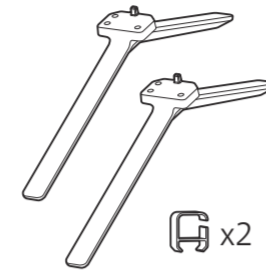

PML9009/PML9019
PML9049/PML9059
Series

9009/9019

55"/65"

75"

85"

9049/9059

55"/65"

75"

85"

A

B

Register to find out more and get support
www.philips.com/TVsupport

(EU) (UK)

55"/65" (M4xL20) : x4
75" (M5xL22) : x6
85" (M5xL20) : x4

A 55"

65"/75"/85"

1

B

2

3

1

2 Wall Mount dimensions (x, y)
Dimensioni del montaggio a parete (x, y)

55"	300x300mm M6 (L: 14mm~18mm)	139 cm
65"	300x300mm M6 (L: 14mm~18mm)	164 cm
75"	300x300mm M8 (L: 12mm~25mm)	194 cm
85"	600x400mm M8 (L: 24mm~28mm)	215 cm