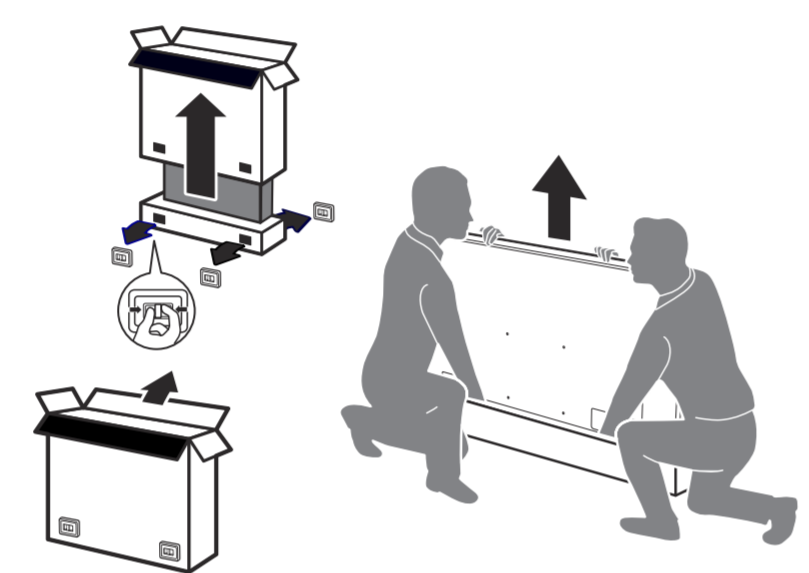

85"

A

B

Register to find out more and get support
www.philips.com/TVsupport

(EU) (UK)

55"/65" (M4xL20) : x4
75" (M5xL22) : x6
85" (M5xL20) : x4

A 55"

65"/75"/85"

1

B

2

3

1

2 Wall Mount dimensions (x, y)
Dimensioni del montaggio a parete (x, y)

55"	300x300mm M6 (L: 14mm~18mm)	139 cm
65"	300x300mm M6 (L: 14mm~18mm)	164 cm
75"	300x300mm M8 (L: 12mm~25mm)	194 cm
85"	600x400mm M8 (L: 24mm~28mm)	215 cm