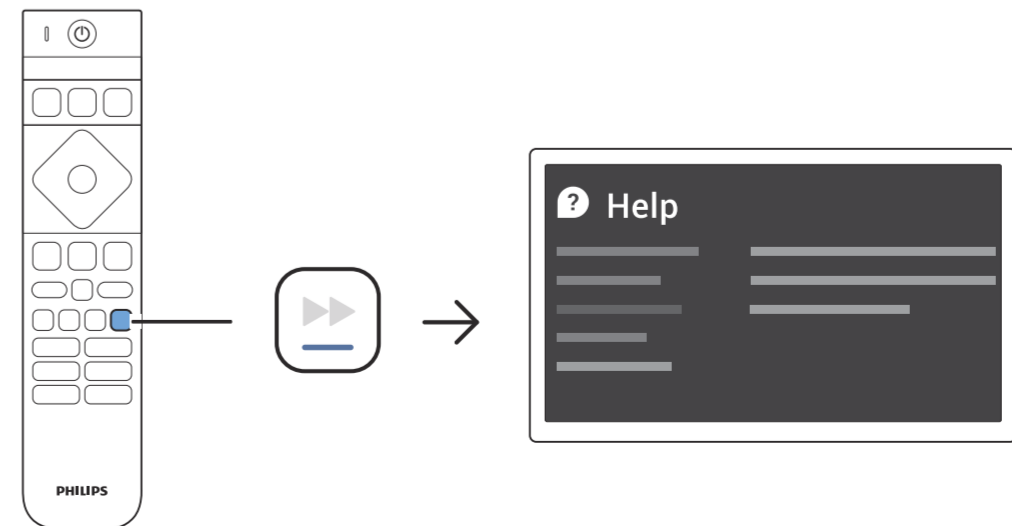

9009/9019

English
Български
Čeština
Hrvatski
Dansk
Deutsch
Ελληνικά
Eesti

Read the safety instructions.
Прочетете инструкциите за безопасност.
Přečtěte si bezpečnostní pokyny.
Pročitajte sigurnosne upute.
Læs sikkerhedsforskrifterne.
Lesen Sie die Sicherheitshinweise.
Διαβάστε τις οδηγίες ασφαλείας.
Lugege ohutusnõudeid.

Español
Français
Italiano
Kazакша
Latviešu
Lietuvių
Magyar
Nederlands
Norsk

Polski
Português
Română
Русский
Srpski
Slovenščina
Slovenský
Suomi

Svenska
ไทย
Türkçe
Українська
العربية
עברית

FSC Logo
H:12mm

POWER (EU)

POWER (UK)

SAT (EU)

TV ANTENNA

HEADPHONES

USB 1

DIGITAL AUDIO OUT

NETWORK

AMBILIGHT tv

0cm 1 2 3 4 5 6 7 8 9 10 11 12 13 14 15 16 17 18 19 20 21 22 23 24 25 26 27