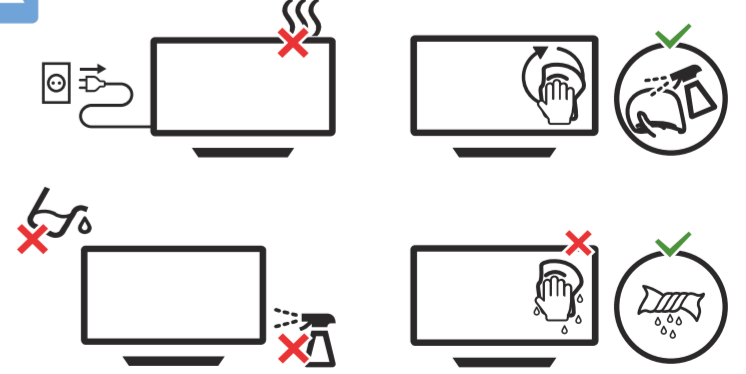

9009/9019

English
Български
Čeština
Hrvatski
Dansk
Deutsch
Ελληνικά
Eesti

Read the safety instructions.
Прочетете инструкциите за безопасност.
Přečtěte si bezpečnostní pokyny.
Pročitajte sigurnosne upute.
Læs sikkerhedsforskrifterne.
Lesen Sie die Sicherheitshinweise.
Διαβάστε τις οδηγίες ασφαλείας.
Lugege ohutusnõudeid.

Español
Français
Italiano
Kazакша
Latviešu
Lietuvių
Magyar
Nederlands
Norsk

Polski
Português
Română
Русский
Srpski
Slovenščina
Slovenský
Suomi

Svenska
ไทย
Türkçe
Українська
العربية
עברית

FSC Logo
H:12mm

POWER (EU)

POWER (UK)

SAT (EU)

TV ANTENNA

HEADPHONES

USB 1

DIGITAL AUDIO OUT

NETWORK

AMBILIGHT tv

0cm 1 2 3 4 5 6 7 8 9 10 11 12 13 14 15 16 17 18 19 20 21 22 23 24 25 26 27