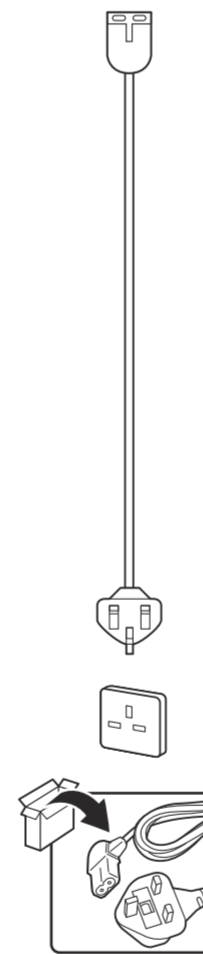

9009/9019

English
Български
Čeština
Hrvatski
Dansk
Deutsch
Ελληνικά
Eesti

Read the safety instructions.
Прочетете инструкциите за безопасност.
Přečtěte si bezpečnostní pokyny.
Pročitajte sigurnosne upute.
Læs sikkerhedsforskrifterne.
Lesen Sie die Sicherheitshinweise.
Διαβάστε τις οδηγίες ασφαλείας.
Lugege ohutusnõudeid.

Español
Français
Italiano
Kazакша
Latviešu
Lietuvių
Magyar
Nederlands
Norsk

Polski
Português
Română
Русский
Srpski
Slovenščina
Slovenský
Suomi

Svenska
ไทย
Türkçe
Українська
العربية
עברית

FSC Logo
H:12mm

POWER (EU)

POWER (UK)

SAT (EU)

TV ANTENNA

HEADPHONES

USB 1

DIGITAL AUDIO OUT

NETWORK

AMBILIGHT tv

0cm 1 2 3 4 5 6 7 8 9 10 11 12 13 14 15 16 17 18 19 20 21 22 23 24 25 26 27