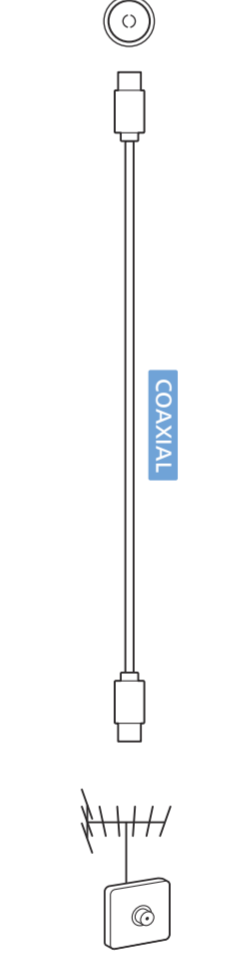

9009/9019

English
Български
Čeština
Hrvatski
Dansk
Deutsch
Ελληνικά
Eesti

Read the safety instructions.
Прочетете инструкциите за безопасност.
Přečtěte si bezpečnostní pokyny.
Pročitajte sigurnosne upute.
Læs sikkerhedsforskrifterne.
Lesen Sie die Sicherheitshinweise.
Διαβάστε τις οδηγίες ασφαλείας.
Lugege ohutusnõudeid.

Español
Français
Italiano
Kazакша
Latviešu
Lietuvių
Magyar
Nederlands
Norsk

Polski
Português
Română
Русский
Srpski
Slovenščina
Slovenský
Suomi

Svenska
ไทย
Türkçe
Українська
العربية
עברית

FSC Logo
H:12mm

POWER (EU)

POWER (UK)

SAT (EU)

TV ANTENNA

HEADPHONES

USB 1

DIGITAL AUDIO OUT

NETWORK

AMBILIGHT tv

0cm 1 2 3 4 5 6 7 8 9 10 11 12 13 14 15 16 17 18 19 20 21 22 23 24 25 26 27