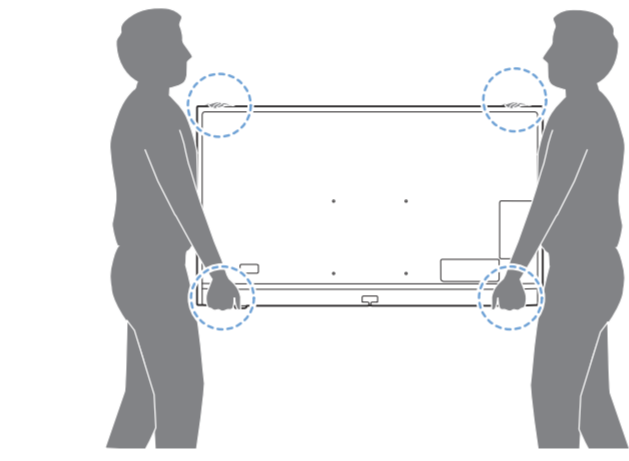

85"

A

B

Register to find out more and get support
www.philips.com/TVsupport

(EU) (UK)

55"/65" (M4xL20) : x4
75" (M5xL22) : x6
85" (M5xL20) : x4

A 55"

65"/75"/85"

1

B

2

3

1

2 Wall Mount dimensions (x, y)
Dimensioni del montaggio a parete (x, y)

55"	300x300mm M6 (L: 14mm~18mm)	139 cm
65"	300x300mm M6 (L: 14mm~18mm)	164 cm
75"	300x300mm M8 (L: 12mm~25mm)	194 cm
85"	600x400mm M8 (L: 24mm~28mm)	215 cm