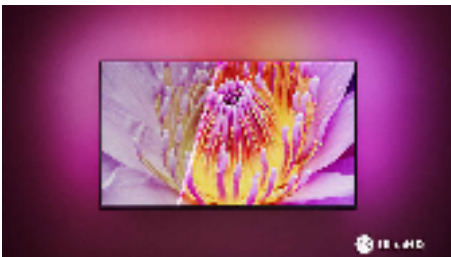

Bright, ultra-sharp picture

Love everything you watch on this 4K QLED Ambilight TV. The Philips Pixel Precise Ultra HD engine optimises picture quality, while QLED technology elevates brightness and contrast, delivering an immersive HDR experience with a wider colour spectrum for the best possible viewing experience every time.