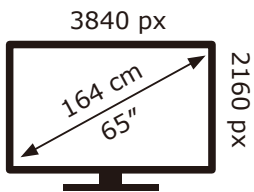

PHILIPS

65PUS7409/12

100 kWh/1000h

ABCDEF**G**
HDR
116 kWh/1000h

2019/2013

PHILIPS

65PUS7409/12

100 kWh/1000h