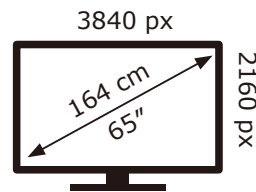

100 kWh/1000h

ABCDEF**G**
HDR
116 kWh/1000h