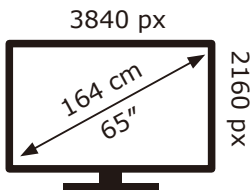

ENERG

PHILIPS

65PUS8359/12

102 kWh/1000h

2019/2013

ENERG

PHILIPS

65PUS8359/12