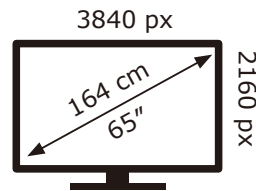

102 kWh/1000h