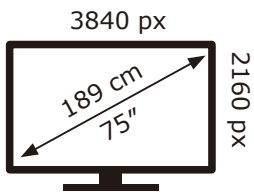

PHILIPS

75PUS7609/12

128 kWh/1000h

ABCDEF**G**
HDR
181 kWh/1000h

2019/2013

PHILIPS

75PUS7609/12

128 kWh/1000h