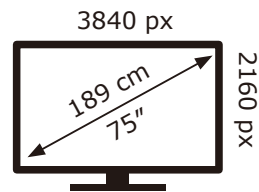

128 kWh/1000h

ABCDEF**G**
HDR
181 kWh/1000h