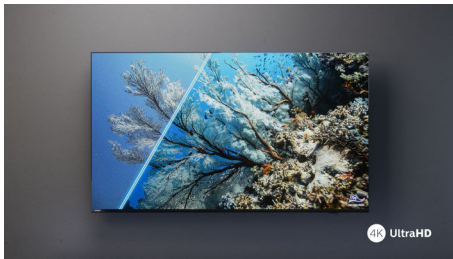

Highlights

Ultra-sharp picture

No matter what you watch, this 4K LED TV gives you a bright, ultra-sharp picture with vivid colors. Plus, the TV is compatible with all major HDR formats so you'll see more detail—even in dark and bright areas—when you're streaming HDR content.