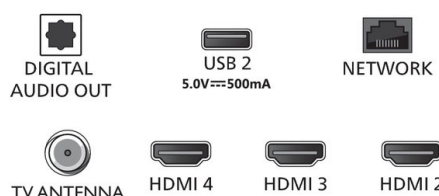

Connections

Side

Down

Issue date 2023-02-25

Version: 2.0.1

12 NC: 8670 001 89037
EAN: 87 18863 03852 9

© 2023 Koninklijke Philips N.V.
All Rights reserved.

Specifications are subject to change without notice.
Trademarks are the property of Koninklijke Philips N.V.
or their respective owners.

www.philips.com

* EPG and actual visibility (up to 8 days) is country and operator dependent.

* Energy consumption in kWh per year, based on the power consumption of the television operating 4 hours per day for 365 days. The actual energy consumption will depend on how the television is used.

* Philips TV Remote app and related functionalities vary per TV model, operator, and country, as well as smart device model and OS. For more details please visit: www.philips.com/TVRemoteapp.

* Smart TV app offerings vary per TV model and country. For more details please visit: www.philips.com/smarttv.

* This television contains lead only in certain parts or components where no technology alternatives exist in accordance with existing exemption clauses under the RoHS Directive.

* Amazon Prime is available in selected languages and countries.

* Disney+ subscription required. Subject to terms at <https://www.disneyplus.com> (c) 2020 Disney and its related entities. Disney+ is available in selected languages and countries.

* Netflix subscription required. Subject to terms at <https://www.netflix.com>

* Image depicted on the website are non-contractual pictures. Please always refer to the actual TV that are sold in the retail or stores.

* Its functionality is subject to ChromeCast built-in apps and smart devices. For more details, please visit ChromeCast built-in product pages.

* Philips TV does not guarantee 100% interoperability with all HDMI CEC devices

* Google Assistant is available on Philips Android TVs running on Android O (8) or higher OS version. Google Assistant is available in selected languages and countries.