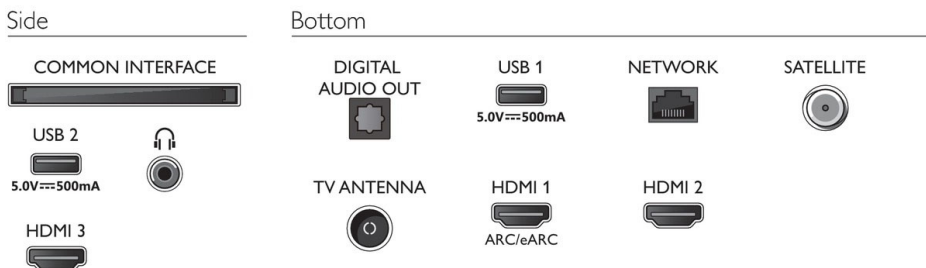

Supported HDMI video features

- HDR: HLG, HDR10, HDR10+, Dolby Vision
- Gaming: ALLM, HDMI VRR

Multimedia Applications

- Video Playback Formats: Containers: AVI, MKV, H264/MPEG-4 AVC, MPEG-1, MPEG-2, MPEG-4, VP9, HEVC (H.265), AV1
- Subtitles Formats Support: .SMI, .SRT, .SSA, .SUB, .TXT, .ASS
- Music Playback Formats: AAC, MP3, WAV, WMA (v2 up to v9.2), WMA-PRO (v9 and v10), FLAC
- Picture Playback Formats: JPEG, BMP, GIF, PNG, HEIF

Design

- Colours of TV: Satin chrome bezel
- Stand design: Satin chrome arch stand

Dimensions

- Box dimensions (W x H x D): 1100.0 x 695.0 x 140.0 mm

- Set dimensions (W x H x D): 963.0 x 570.0 x 78.0 mm
- Set dimensions with stand (W x H x D): 963.0 x 630.0 x 237.0 mm
- Product weight: 8.5 kg
- Product weight (+stand): 8.8 kg
- Weight incl. Packaging: 11.0 kg
- Wall-mount compatible: 200 x 100 mm
- Stand dimensions (W x H x D): 777.0 x 72.0 x 237.0 mm
- Distance between 2 stands: 777.0 mm
- Stand height to TV bottom edge: 72.0 mm

Accessories

- Included accessories: Remote Control, 2 x AAA Batteries, Tabletop stand, Power cord, Quick start guide, Legal and safety brochure

EU Energy card

- EPREL registration numbers: 1448726
- Energy class for SDR: F
- On mode power demand for SDR: 51 kWh/1000h
- Energy class for HDR: G
- On mode power demand for HDR: 104 kWh/1000h
- Off mode power consumption: n.a.
- Networked standby mode: 2.0 W
- Panel technology used: LED LCD

Connections

Issue date 2023-03-26

Version: 1.1.1

12 NC: 8670 001 88426
EAN: 87 18863 03722 5

© 2023 Koninklijke Philips N.V.
All Rights reserved.

Specifications are subject to change without notice.
Trademarks are the property of Koninklijke Philips N.V.
or their respective owners.

www.philips.com

* EPG and actual visibility (up to 8 days) is country- and operator-dependent.
* The TV supports DVB reception for 'Free to air' broadcast. Specific DVB operators may not be supported. An up to date list can be found in the FAQ section of the Philips support website. For some operators Conditional Access and subscription are required. Contact your operator for more information.
* Philips TV Remote app and related functionalities vary per TV model, operator and country, as well as smart device model and OS. For more details please visit: www.philips.com/TVRemoteapp.
* Smart TV app availability varies per TV model and country. For more details please visit: www.philips.com/smartv.
* This television contains lead only in certain parts or components where no technology alternatives exist in accordance with existing exemption clauses under the RoHS Directive.
* Amazon Prime is available in selected languages and countries.
* Netflix subscription required. Subject to terms on <https://www.netflix.com>
* Rakuten TV is available in selected languages and countries.
* Google Assistant is available in selected languages and countries. The list of supported countries and languages will be expanded over time. For the latest information, please contact our customer care.