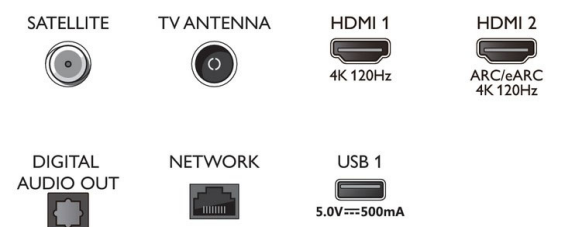

Design

- Colours of TV: Metal bezel frame
- Stand design: Satin chrome sticks

Dimensions

- Box dimensions (W x H x D): 1400.0 x 860.0 x 160.0 mm
- Set dimensions (W x H x D): 1228.0 x 708.0 x 58.0 mm
- Set dimensions with stand (W x H x D):

Accessories

- Included accessories: Remote Control, 2 x AAA Batteries, Tabletop stand, Power cord, Quick start guide, Legal and safety brochure

EU Energy card

- EPREL registration numbers: tbc
- Energy class for SDR: n.a.
- On mode power demand for SDR: tbc kWh/1000h
- Energy class for HDR: n.a.
- On mode power demand for HDR: tbc kWh/1000h
- Off mode power consumption: n.a.
- Networked standby mode: 2.0 W
- Panel technology used: OLED

Connections

Side

Bottom

Issue date 2023-03-11

Version: 2.1.1

12 NC: 8670 001 89012
EAN: 87 18863 03836 9

© 2023 Koninklijke Philips N.V.
All Rights reserved.

Specifications are subject to change without notice.
Trademarks are the property of Koninklijke Philips N.V.
or their respective owners.