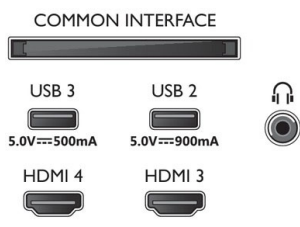

Design

- Colours of TV: Metal bezel frame
- Stand design: Satin chrome sticks

Dimensions

- Box dimensions (W x H x D): 1400.0 x 860.0 x 160.0 mm
- Set dimensions (W x H x D): 1228.0 x 708.0 x 58.0 mm
- Set dimensions with stand (W x H x D):

- 1228.0 x 723.0 x 240.0 mm
- Stand dimensions (W x H x D): 795.0 x 22.0 x 240.0 mm
- Stand height to TV bottom edge: 22.0 mm
- Distance between 2 stands: 795.0 mm
- Wall-mount compatible: 300 x 300 mm
- Product weight: 17.9 kg
- Product weight (+stand): 18.2 kg
- Weight incl. Packaging: 23.5 kg

Accessories

- Included accessories: Remote Control, 2 x AAA Batteries, Tabletop stand, Power cord, Quick start guide, Legal and safety brochure

EU Energy card

- EPREL registration numbers: tbc
- Energy class for SDR: n.a.
- On mode power demand for SDR: tbc kWh/1000h
- Energy class for HDR: n.a.
- On mode power demand for HDR: tbc kWh/1000h
- Off mode power consumption: n.a.
- Networked standby mode: 2.0 W
- Panel technology used: OLED

Connections

Side

Bottom

Issue date 2023-03-11

Version: 2.1.1

12 NC: 8670 001 89012
EAN: 87 18863 03836 9

© 2023 Koninklijke Philips N.V.
All Rights reserved.

Specifications are subject to change without notice.
Trademarks are the property of Koninklijke Philips N.V.
or their respective owners.