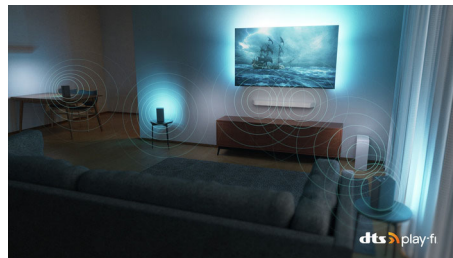

DTS Play-Fi

You get great, clear TV sound straight out of the box. If you want more, Philips Wireless Home System with DTS Play-Fi lets you connect to compatible soundbars and wireless speakers around your home in seconds. You can even create a home cinema surround-sound system using your TV as a central speaker.

Epic gaming

Play without limits and immerse yourself in OLED's incredible realism! HDMI 2.1, a blazing-fast 120 Hz native refresh rate, and ultra-low input lag get the best out of next-gen gaming gear with fluid, responsive gameplay and super-smooth natural motion. Ambilight's gaming mode brings even bigger thrills.

Google TV™

What do you want to watch? Google TV brings together movies, shows, and more from across your apps and subscriptions, and organises them just for you. You'll get suggestions based on what you like, and you can even use the Google TV app on your phone to curate your watchlist on the go.

AI voice control

Voice control. Google Assistant. Works with Alexa.

OLED EX panel technology

OLED EX panel. Higher peak brightness and thinner bezel.

HDR supported

Supports all major HDR formats.

IMAX
ENHANCED

Dolby
VISION-ATMOS