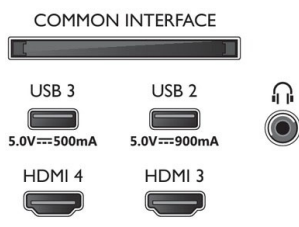

Design

- Colours of TV: Metal bezel frame
- Stand design: Satin chrome EVO stand

Dimensions

- Box dimensions (W x H x D): 1214.0 x 800.0 x 150.0 mm
- Set dimensions (W x H x D): 1070.0 x 618.0 x 68.0 mm

- Set dimensions with stand (W x H x D): 1070.0 x 684.0 x 230.0 mm
- Product weight: 13.9 kg
- Product weight (+stand): 17.3 kg
- Weight incl. Packaging: 20.9 kg
- Wall-mount compatible: 300 x 300 mm
- Stand dimensions (W x H x D): 450.0 x 70.0 x 230.0 mm
- Stand height to TV bottom edge: 70.0 mm

Accessories

- Included accessories: Remote Control, 2 x AAA Batteries, Tabletop stand, Power cord, Quick start guide, Legal and safety brochure

EU Energy card

- EPREL registration numbers: tbc
- Energy class for SDR: n.a.
- On mode power demand for SDR: tbc kWh/1000h
- Energy class for HDR: n.a.
- On mode power demand for HDR: tbc kWh/1000h
- Off mode power consumption: n.a.
- Networked standby mode: 2.0 W
- Panel technology used: OLED

Connections

Side

Bottom

Issue date 2023-03-30

Version: 1.1.1

12 NC: 8670 001 89017
EAN: 87 18863 03839 0

© 2023 Koninklijke Philips N.V.
All Rights reserved.

Specifications are subject to change without notice.
Trademarks are the property of Koninklijke Philips N.V.
or their respective owners.