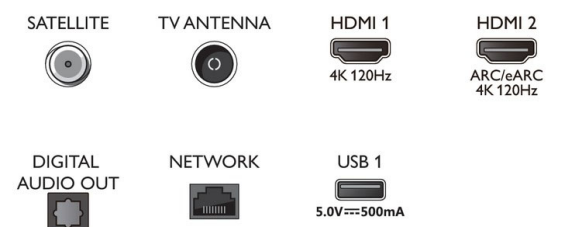

Design

- Colours of TV: Metal bezel frame
- Stand design: Satin chrome EVO stand

Dimensions

- Box dimensions (W x H x D): 1214.0 x 800.0 x 150.0 mm
- Set dimensions (W x H x D): 1070.0 x 618.0 x 68.0 mm

- Set dimensions with stand (W x H x D): 1070.0 x 684.0 x 230.0 mm
- Product weight: 13.9 kg
- Product weight (+stand): 17.3 kg
- Weight incl. Packaging: 20.9 kg
- Wall-mount compatible: 300 x 300 mm
- Stand dimensions (W x H x D): 450.0 x 70.0 x 230.0 mm
- Stand height to TV bottom edge: 70.0 mm

Accessories

- Included accessories: Remote Control, 2 x AAA Batteries, Tabletop stand, Power cord, Quick start guide, Legal and safety brochure

EU Energy card

- EPREL registration numbers: tbc
- Energy class for SDR: n.a.
- On mode power demand for SDR: tbc kWh/1000h
- Energy class for HDR: n.a.
- On mode power demand for HDR: tbc kWh/1000h
- Off mode power consumption: n.a.
- Networked standby mode: 2.0 W
- Panel technology used: OLED

Connections

Side

Bottom

Issue date 2023-03-30

Version: 1.1.1

12 NC: 8670 001 89017
EAN: 87 18863 03839 0

© 2023 Koninklijke Philips N.V.
All Rights reserved.

Specifications are subject to change without notice.
Trademarks are the property of Koninklijke Philips N.V.
or their respective owners.