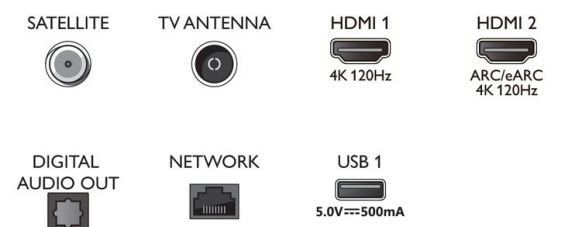

Design

- Colours of TV: Metal bezel frame
- Stand design: Satin chrome EVO stand

Dimensions

- Box dimensions (W x H x D): 1420.0 x 860.0 x 160.0 mm
- Set dimensions (W x H x D): 1225.0 x 707.0 x 68.0 mm

- Set dimensions with stand (W x H x D): 1225.0 x 773.0 x 230.0 mm
- Product weight: 18.3 kg
- Product weight (+stand): 21.7 kg
- Weight incl. Packaging: 25.6 kg
- Wall-mount compatible: 300 x 300 mm
- Stand dimensions (W x H x D): 500.0 x 70.0 x 230.0 mm
- Stand height to TV bottom edge: 70.0 mm

Accessories

- Included accessories: Remote Control, 2 x AAA Batteries, Tabletop stand, Power cord, Quick start guide, Legal and safety brochure

EU Energy card

- EPREL registration numbers: tbc
- Energy class for SDR: n.a.
- On mode power demand for SDR: tbc kWh/1000h
- Energy class for HDR: n.a.
- On mode power demand for HDR: tbc kWh/1000h
- Off mode power consumption: n.a.
- Networked standby mode: 2.0 W
- Panel technology used: OLED

Connections

Side

Bottom

Issue date 2023-04-07

Version: 2.0.1

12 NC: 8670 001 88205
EAN: 87 18863 03713 3

© 2023 Koninklijke Philips N.V.
All Rights reserved.

Specifications are subject to change without notice.
Trademarks are the property of Koninklijke Philips N.V.
or their respective owners.