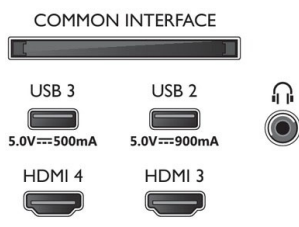

Design

- Colours of TV: Metal bezel frame
- Stand design: Satin chrome EVO stand

Dimensions

- Box dimensions (W x H x D): 1420.0 x 860.0 x 160.0 mm
- Set dimensions (W x H x D): 1225.0 x 707.0 x 68.0 mm

- Set dimensions with stand (W x H x D): 1225.0 x 773.0 x 230.0 mm
- Product weight: 18.3 kg
- Product weight (+stand): 21.7 kg
- Weight incl. Packaging: 25.6 kg
- Wall-mount compatible: 300 x 300 mm
- Stand dimensions (W x H x D): 500.0 x 70.0 x 230.0 mm
- Stand height to TV bottom edge: 70.0 mm

Accessories

- Included accessories: Remote Control, 2 x AAA Batteries, Tabletop stand, Power cord, Quick start guide, Legal and safety brochure

EU Energy card

- EPREL registration numbers: tbc
- Energy class for SDR: n.a.
- On mode power demand for SDR: tbc kWh/1000h
- Energy class for HDR: n.a.
- On mode power demand for HDR: tbc kWh/1000h
- Off mode power consumption: n.a.
- Networked standby mode: 2.0 W
- Panel technology used: OLED

Connections

Side

Bottom

Issue date 2023-04-07

Version: 2.0.1

12 NC: 8670 001 88205
EAN: 87 18863 03713 3

© 2023 Koninklijke Philips N.V.
All Rights reserved.

Specifications are subject to change without notice.
Trademarks are the property of Koninklijke Philips N.V.
or their respective owners.