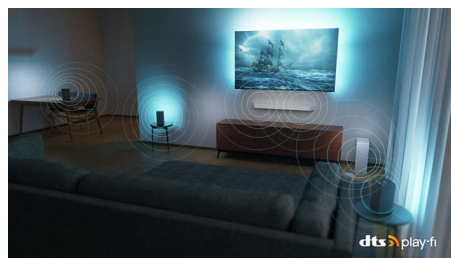

DTS Play-Fi

You get great, clear TV sound straight out of the box. If you want more, Philips Wireless Home System with DTS Play-Fi lets you connect to compatible soundbars and wireless

55PUS8508/12

speakers around your home in seconds. You can even create a home cinema surround-sound system using your TV as a central speaker.

DTS Play-Fi

Great TV sound. And easy to add soundbars or speakers