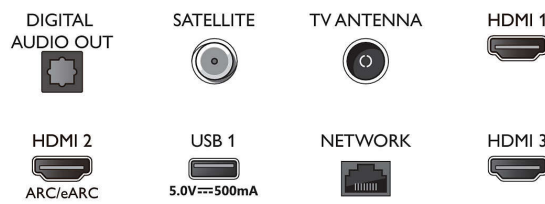

4K Ambilight TV

139 cm (55") Ambilight TV P5 Perfect Picture Engine, Major HDR formats supported, Google TV™

55PUS8508/12

Specifications

Ambilight

- Ambilight Features: Wall colour adaptive, Lounge mode, Game Mode, Ambilight Music, AmbiWakeup, AmbiSleep, Works with Philips Wireless Home Speakers, Ambilight Boot-Up Animation
- Ambilight Version: 3 sided

Picture/Display

- Diagonal screen size (inch): 55 inch
- Diagonal screen size (metric): 139 cm
- Display: 4K Ultra HD LED
- Panel resolution: 3840 x 2160

- Native refresh rate: 60 Hz
- Picture engine: P5 Perfect Picture Engine
- Picture enhancement: Dolby Vision, HDR10+, Micro Dimming Pro, Natural Motion, Wide Colour Gamut 90% DCI/P3, CalMAN Ready, HLG (Hybrid Log Gamma)

Display input resolution

- Resolution-Refresh rate: 576 p - 50 Hz, 640 x 480 - 60 Hz, 720 p - 50 Hz, 60 Hz, 1920 x 1080p - 24 Hz, 25 Hz, 30 Hz, , 50 Hz, 60 Hz, 2560 x 1440 - 60 Hz, 3840 x 2160p - 24 Hz, 25 Hz, 30 Hz, , 50 Hz, 60 Hz

Tuner/Reception/Transmission

- Digital TV: DVB-T/T2/T2-HD/C/S/S2
- Video Playback: PAL, SECAM
- TV Programme guide*: 8-day Electronic Programme Guide
- Signal strength indication
- Teletext: 1000 page Hypertext
- HEVC support

Android TV

- OS: Google TV™
- Pre-installed apps: Google Play Movies*, Google Search, YouTube, Netflix, Apple TV, Amazon

Connections

Side

Bottom