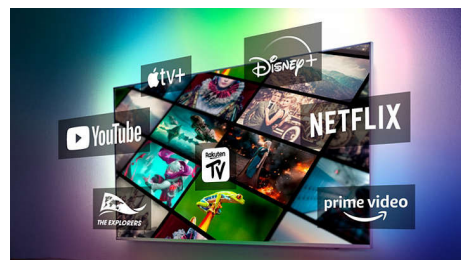

Google TV™

What do you want to watch? Google TV brings together movies, shows, and more from across your apps and subscriptions, and organises them just for you. You'll get suggestions based on what you like, and you can even use the Google TV app on your phone to curate your watchlist on the go.

AMBILIGHT tv