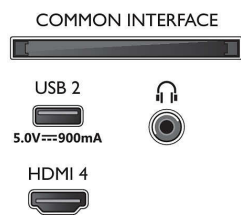

4K Ambilight TV

139 cm (55") Ambilight TV P5 Perfect Picture Engine, Major HDR formats supported, Google TV™

55PUS8508/12

Specifications

Ambilight

- Ambilight Features: Wall colour adaptive, Lounge mode, Game Mode, Ambilight Music, AmbiWakeup, AmbiSleep, Works with Philips Wireless Home Speakers, Ambilight Boot-Up Animation
- Ambilight Version: 3 sided

Picture/Display

- Diagonal screen size (inch): 55 inch
- Diagonal screen size (metric): 139 cm
- Display: 4K Ultra HD LED
- Panel resolution: 3840 x 2160

- Native refresh rate: 60 Hz
- Picture engine: P5 Perfect Picture Engine
- Picture enhancement: Dolby Vision, HDR10+, Micro Dimming Pro, Natural Motion, Wide Colour Gamut 90% DCI/P3, CalMAN Ready, HLG (Hybrid Log Gamma)

Display input resolution

- Resolution-Refresh rate: 576 p - 50 Hz, 640 x 480 - 60 Hz, 720 p - 50 Hz, 60 Hz, 1920 x 1080p - 24 Hz, 25 Hz, 30 Hz, , 50 Hz, 60 Hz, 2560 x 1440 - 60 Hz, 3840 x 2160p - 24 Hz, 25 Hz, 30 Hz, , 50 Hz, 60 Hz

Tuner/Reception/Transmission

- Digital TV: DVB-T/T2/T2-HD/C/S/S2
- Video Playback: PAL, SECAM
- TV Programme guide*: 8-day Electronic Programme Guide
- Signal strength indication
- Teletext: 1000 page Hypertext
- HEVC support

Android TV

- OS: Google TV™
- Pre-installed apps: Google Play Movies*, Google Search, YouTube, Netflix, Apple TV, Amazon

Connections

Side