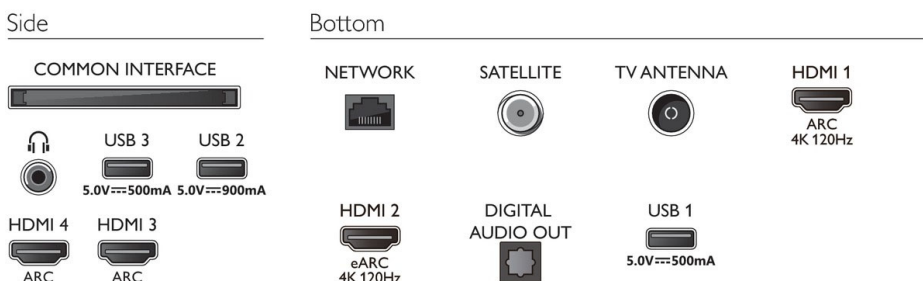

Multimedia Applications

- Video Playback Formats: Containers: AVI, MKV, H264/MPEG-4 AVC, MPEG-1, MPEG-2, MPEG-4, VP9, HEVC (H.265), AV1
- Subtitles Formats Support: .SML, .SRT, .SUB, .TXT, .ASS, .SSA
- Music Playback Formats: AAC, MP3, WAV, WMA (v2 up to v9.2), WMA-PRO (v9 and v10), FLAC
- Picture Playback Formats: JPEG, BMP, GIF, PNG, 360 photo, HEIF

Design

- Colours of TV: Metal bezel frame
- Stand design: Metal dark chrome T stand
- Remote control: with Muirhead leather

Dimensions

- Box dimensions (W x H x D): 1214.0 x 770.0 x 150.0 mm
- Set dimensions (W x H x D): 1068.5 x 611.8 x 68.0 mm
- Set dimensions with stand (W x H x D): 1068.5 x 683.0 x 230.0 mm
- Product weight: 13.9 kg
- Product weight (+stand): 16.3 kg
- Stand dimensions (W x H x D): 550.0 x 70.0 x 230.0 mm
- Weight incl. Packaging: 20.1 kg
- Wall-mount compatible: 300 x 300 mm

Accessories

- Included accessories: 2 x AAA Batteries, Legal and safety brochure, Power cord, Quick start guide, Remote Control, Tabletop stand

EU Energy card

- EPREL registration numbers: 1240501
- Energy class for SDR: G
- On mode power demand for SDR: 66 kWh/1000h
- Energy class for HDR: F
- On mode power demand for HDR: 56 kWh/1000h
- Off mode power consumption: n.a.
- Networked standby mode: <2.0 W
- Panel technology used: OLED

Connections

Issue date 2022-07-20

Version: 5.2.1

12 NC: 8670 001 82731
EAN: 87 18863 03451 4

© 2022 Koninklijke Philips N.V.
All Rights reserved.

Specifications are subject to change without notice.
Trademarks are the property of Koninklijke Philips N.V.
or their respective owners.

www.philips.com

* Philips OLED TV panels have been certified as flicker-free and discomfort glare free by UL.

* EPG and actual visibility (up to 8 days) is country- and operator-dependent.

* Android App offerings vary per country. For more details please visit your local Google Play Store.

* The TV supports DVB reception for 'Free to air' broadcast. Specific DVB operators may not be supported. An up to date list can be found in the FAQ section of the Philips support website. For some operators Conditional Access and subscription are required. Contact your operator for more information.

* Philips TV Remote app and related functionalities vary per TV model, operator and country, as well as smart device model and OS. For more details please visit: www.philips.com/TVRemoteapp.

* USB recording for digital channels only, recordings may be limited by broadcast copy protection (CI+). Country and channel restrictions may apply.

* This television contains lead only in certain parts or components where no technology alternatives exist in accordance with existing exemption clauses under the RoHS Directive.

* Memory size (Flash): 16 G, the actual available disc space may differ (dependent on e.g. (pre-)installed apps, installed operating system, etc.)

* Amazon, Alexa and all related logos are trademarks of Amazon.com, Inc. or its affiliates. Amazon Alexa is available in selected languages and countries.

* Amazon Prime is available in selected languages and countries.

* Disney+ subscription required. Subject to terms at <https://www.disneyplus.com> (c) 2020 Disney and its related entities. Disney+ is available in selected languages and countries.

* Google Assistant is available on Philips Android TVs running on Android O (8) or higher OS version. Google Assistant is available in selected languages and countries.

* Netflix subscription required. Subject to terms on <https://www.netflix.com>

* Rakuten TV is available in selected languages and countries.