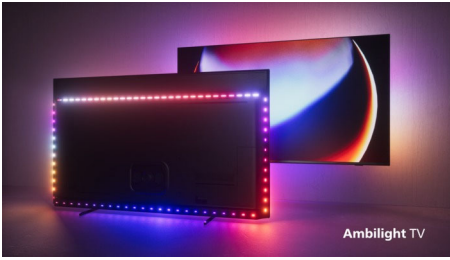

4K UHD Android TV
P5 AI perfect picture engine Dolby Atmos sound, 4 sided Ambilight TV, 121 cm (48") Android TV

48OLED857/12

Highlights

4 sided Ambilight

With Ambilight, the incredible experience of watching a Philips OLED TV gets even better! LED lights on all four sides of the TV glow and change colour in perfect sync with the colours of the on-screen action or your music. It's so warm and immersive, you'll wonder how you enjoyed TV without it.