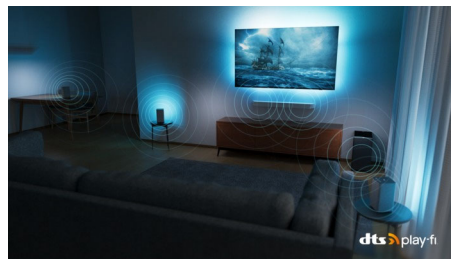

DTS Play-Fi compatible

Philips Wireless Home System powered by DTS Play-Fi lets you connect to compatible

soundbars and wireless speakers around your home in seconds. Listen to movies in the kitchen. Play music anywhere. You can even create a home-cinema surround-sound system using your Philips TV as a central speaker.