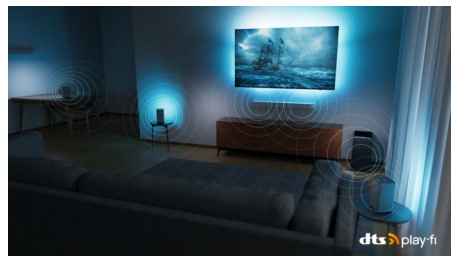

DTS Play-Fi compatible

Philips Wireless Home System powered by DTS Play-Fi lets you connect to compatible

soundbars and wireless speakers around your home in seconds. Listen to movies in the kitchen. Play music anywhere. You can even create a home-theater surround-sound system using your Philips TV as a central speaker.