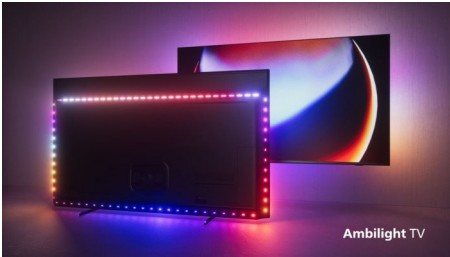

55OLED857/12

Highlights

4-sided Ambilight

With Ambilight, the incredible experience of watching a Philips OLED TV gets even better! LED lights on all four sides of the TV glow and change color in perfect sync with the colors of the on-screen action-or your music. It's so warm and immersive, you'll wonder how you enjoyed TV without it.

Philips OLED TV

Want to feel the full power of every scene? The lifelike picture of your Philips OLED TV always looks great, even if viewed at an angle. Blacks are always black, never gray, and you'll see every detail in shadows or bright areas. All major HDR formats are supported-you'll immerse like never before.