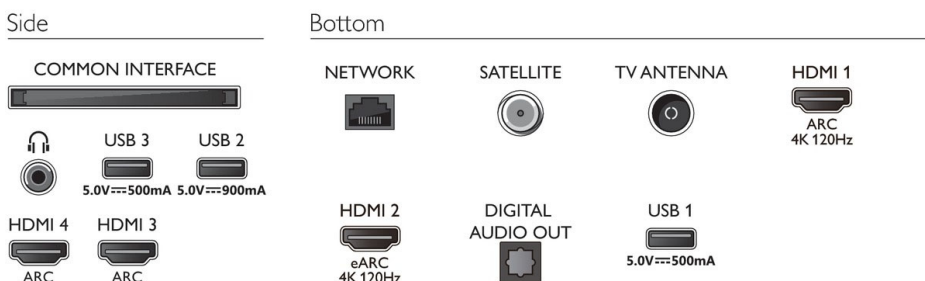

Multimedia Applications

- Video Playback Formats: Containers: AVI, MKV, H264/MPEG-4 AVC, MPEG-1, MPEG-2, MPEG-4, VP9, HEVC (H.265), AV1

- Subtitles Formats Support: .SRT, .SUB, .TXT, .SMI, .ASS, .SSA
- Music Playback Formats: AAC, MP3, WAV, WMA (v2 up to v9.2), WMA-PRO (v9 and v10), FLAC
- Picture Playback Formats: JPEG, BMP, GIF, PNG, 360 photo, HEIF

Design

- Colors of TV: Metal bezel frame
- Stand design: Metal dark chrome T stand
- Remote control: with Muirhead leather

Dimensions

- Box dimensions (W x H x D): 1400.0 x 860.0 x 160.0 mm
- Product weight: 18.3 kg
- Product weight (+stand): 21.4 kg
- Set dimensions (W x H x D): 1225.4 x 701.4 x 68.0 mm
- Set dimensions with stand (W x H x D): 1225.4 x 771.0 x 236.0 mm
- Stand dimensions (W x H x D): 750.0 x 70.0 x 236.0 mm
- Weight incl. Packaging: 27.0 kg
- Wall mount compatible: 300 x 300 mm

Connections

Issue date 2022-07-14

Version: 5.2.1

12 NC: 8670 001 82737
EAN: 87 18863 03456 9

© 2022 Koninklijke Philips N.V.
All Rights reserved.

Specifications are subject to change without notice.
Trademarks are the property of Koninklijke Philips N.V.
or their respective owners.

www.philips.com

* Philips OLED TV panels have been certified as flicker-free and discomfort glare free by UL.

* Memory size (Flash) : 16G, the actual available disc space may differ (dependant on e.g. (pre-)installed apps, installed operating system, etc.)

* EPG and actual visibility (up to 8 days) is country and operator dependent.

* Android App offerings vary per country. For more details please visit your local Google Play Store.

* The TV supports DVB reception for 'Free to air' broadcast. Specific DVB operators may not be supported. An up to date list can be found in the FAQ section of the Philips support website. For some operators Conditional Access and subscription are required. Contact your operator for more information.

* Philips TV Remote app and related functionalities vary per TV model, operator, and country, as well as smart device model and OS. For more details please visit: www.philips.com/TVRemoteapp.

* USB recording for digital channels only, recordings may be limited by broadcast copy protection (CI+). Country and channel restrictions may apply.

* This television contains lead only in certain parts or components where no technology alternatives exist in accordance with existing exemption clauses under the RoHS Directive.

* Amazon, Alexa and all related logos are trademarks of Amazon.com, Inc. or its affiliates. Amazon Alexa is available in selected languages and countries.

* Amazon Prime is available in selected languages and countries.

* Disney+ subscription required. Subject to terms at <https://www.disneyplus.com> (c) 2020 Disney and its related entities. Disney+ is available in selected languages and countries.

* Google Assistant is available on Philips Android TVs running on Android O (8) or higher OS version. Google Assistant is available in selected languages and countries.

* Netflix subscription required. Subject to terms at <https://www.netflix.com>

* Rakuten TV is available in selected languages and countries.