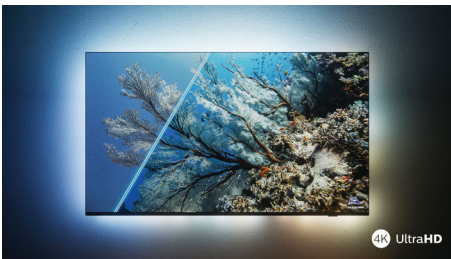

PHILIPS

Highlights

The one with Ambilight.

With Philips Ambilight, the brilliant experience of watching a Philips TV gets even bigger! LED lights around the edge of the TV glow and change color in perfect sync with the colors of the on-screen action-or your music. It's so warm and immersive, you'll wonder how you enjoyed TV without it.

Vibrant HDR picture

Want to experience a perfect picture for every scene? Your Philips 4K UHD TV is compatible with all major HDR formats, which means you get brilliant, sharp images. You'll see every detail, even in dark and bright areas.

Slim, attractive design

Looking for a TV that fits in your life? The virtually bezel-free screen of this 4K smart TV goes with just about any interior, while the angled stand leaves plenty of room for a soundbar. Our packaging and inserts use recycled cardboard and paper.