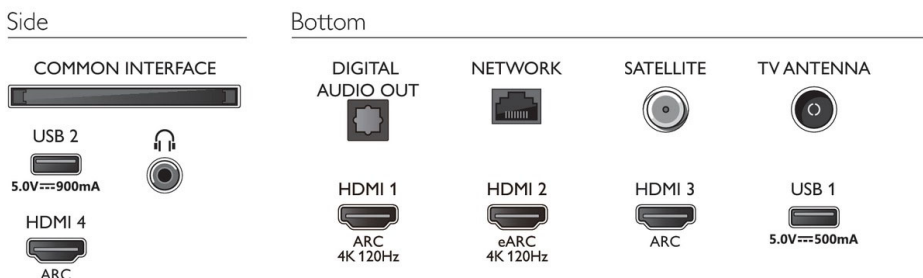

Multimedia Applications

- Video Playback Formats: Containers: AVI, MKV, H264/MPEG-4 AVC, MPEG-1, MPEG-2, MPEG-4, VP9, HEVC (H.265), AV1
- Subtitles Formats Support: .SRT, .SUB, .TXT, .SMI, .ASS, .SSA
- Music Playback Formats: AAC, MP3, WAV, WMA

- (v2 up to v9.2), WMA-PRO (v9 and v10), FLAC
- Picture Playback Formats: JPEG, BMP, GIF, PNG, 360 photo, HEIF

Design

- Colors of TV: Light silver bezel
- Stand design: Light silver central stand

Dimensions

- Box dimensions (W x H x D): 1240.0 x 785.0 x 160.0 mm
- Set dimensions (W x H x D): 1115.6 x 644.7 x 80.6 mm
- Set dimensions with stand (W x H x D): 1115.6 x 714.7 x 256.2 mm
- Stand dimensions (W x H x D): 720.0 x 70.0 x 256.2 mm
- Product weight: 13.2 kg
- Product weight (+stand): 16.0 kg
- Weight incl. Packaging: 19.7 kg
- Wall mount compatible: 200 x 300 mm

Accessories

- Included accessories: Quick start guide, Legal and safety brochure, Power cord, Table top stand, Remote Control, 2 x AAA Batteries

Connections

Issue date 2022-07-14

Version: 5.4.5

12 NC: 8670 001 82668
EAN: 87 18863 03425 5

© 2022 Koninklijke Philips N.V.
All Rights reserved.

Specifications are subject to change without notice.
Trademarks are the property of Koninklijke Philips N.V.
or their respective owners.

www.philips.com

- EPG and actual visibility (up to 8 days) is country and operator dependent.
- Android App offerings vary per country. For more details please visit your local Google Play Store.
- Memory size (Flash) : 16G, the actual available disc space may differ (dependant on e.g. (pre-)installed apps, installed operating system, etc.)
- The TV supports DVB reception for 'Free to air' broadcast. Specific DVB operators may not be supported. An up to date list can be found in the FAQ section of the Philips support website. For some operators Conditional Access and subscription are required. Contact your operator for more information.
- Philips TV Remote app and related functionalities vary per TV model, operator, and country, as well as smart device model and OS. For more details please visit: www.philips.com/TVRemoteapp.
- USB recording for digital channels only, recordings may be limited by broadcast copy protection (CI+). Country and channel restrictions may apply.
- This television contains lead only in certain parts or components where no technology alternatives exist in accordance with existing exemption clauses under the RoHS Directive.
- Amazon Prime is available in selected languages and countries.
- Google Assistant is available on Philips Android TVs running on Android O (8) or higher OS version. Google Assistant is available in selected languages and countries.
- Netflix subscription required. Subject to terms at <https://www.netflix.com>
- Amazon, Alexa and all related logos are trademarks of Amazon.com, Inc. or its affiliates. Amazon Alexa is available in selected languages and countries.
- Disney+ subscription required. Subject to terms at <https://www.disneyplus.com> (c) 2020 Disney and its related entities. Disney+ is available in selected languages and countries.
- Rakuten TV is available in selected languages and countries.