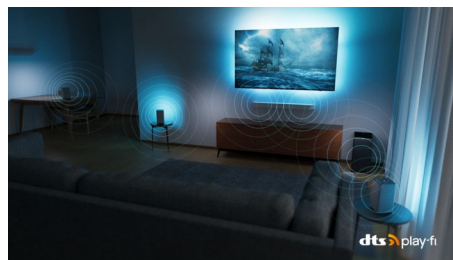

DTS Play-Fi compatible

Philips Wireless Home System powered by DTS Play-Fi lets you connect to compatible soundbars and wireless speakers around your home in seconds. Listen to movies in the kitchen. Play music anywhere. You can even create a home-theater surround-sound system using your Philips TV as a central speaker.