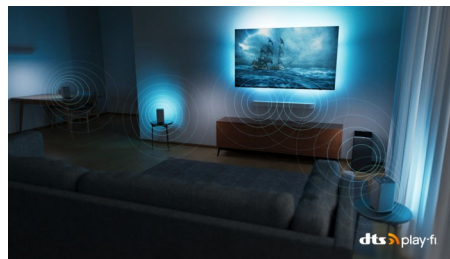

DTS Play-Fi compatible

Philips Wireless Home System powered by DTS Play-Fi lets you connect to compatible soundbars and wireless speakers around your

home in seconds. Listen to movies in the kitchen. Play music anywhere. You can even create a home-cinema surround-sound system using your Philips TV as a central speaker.