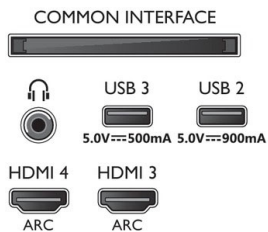

Design

- Colours of TV: Metal bezel frame

- Stand design: Metal dark chrome T stand
- Remote control: with QWERTY

Dimensions

- Box dimensions (W x H x D): 1660 x 995.0 x 170.0 mm
- Product weight: 23.5 kg
- Product weight (+stand): 26.8 kg
- Set dimensions (W x H x D): 1444.3 x 824.2 x 68.0 mm
- Set dimensions with stand (W x H x D): 1444.3 x 843.1 x 286.5 mm
- Stand dimensions (W x H x D): 801.5 x 70.0 x 286.5 mm
- Weight incl. Packaging: 33.6 kg
- Wall-mount compatible: 300 x 300 mm

Accessories

- Included accessories: 2 x AAA Batteries, Legal and safety brochure, Power cord, Quick start guide, Remote Control, Tabletop stand

EU Energy card

- EPREL registration numbers: 1240557
- Energy class for SDR: G, n.a.
- On mode power demand for SDR: 112 kWh/1000h
- Energy class for HDR: F
- On mode power demand for HDR: 93 kWh/1000h
- Networked standby mode: <2.0 W
- Off mode power consumption: n.a.
- Panel technology used: OLED

Connections

Side

Bottom

Issue date 2023-02-06

Version: 8.3.1

12 NC: 8670 001 82745
EAN: 87 18863 03462 0

© 2023 Koninklijke Philips N.V.
All Rights reserved.

Specifications are subject to change without notice.
Trademarks are the property of Koninklijke Philips N.V.
or their respective owners.