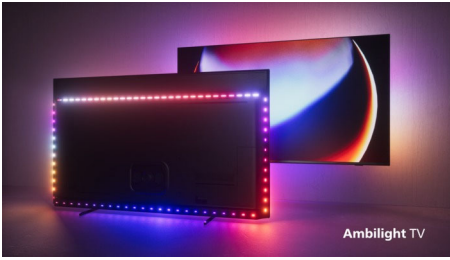

65OLED887/12

Highlights

4 sided Ambilight

With Ambilight, the incredible experience of watching a Philips OLED TV gets even better! LED lights on all four sides of the TV glow and change colour in perfect sync with the colours of the on-screen action or your music. It's so warm and immersive, you'll wonder how you enjoyed TV without it.

Philips OLED TV

Want to feel the full power of every scene? The lifelike picture of your Philips OLED TV always looks great, even if viewed from an angle. Blacks are always black, never grey, and you'll see every detail in shadows or bright areas. All major HDR formats are supported—you'll feel immersed like never before.

Premium design

The ultra-thin metal bezel and metal T-bar stand in dark chrome lend this TV a real sense of style. The remote incorporates a full QWERTY-based keyboard on the back, making text input a whole lot quicker. Our