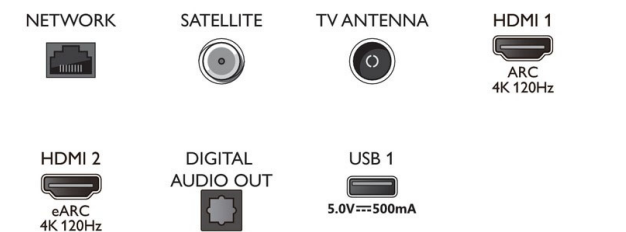

Design

- Colours of TV: Metal bezel frame

- Stand design: Metal dark chrome T stand
- Remote control: with QWERTY

Dimensions

- Box dimensions (W x H x D): 1660 x 995.0 x 170.0 mm
- Product weight: 23.5 kg
- Product weight (+stand): 26.8 kg
- Set dimensions (W x H x D): 1444.3 x 824.2 x 68.0 mm
- Set dimensions with stand (W x H x D): 1444.3 x 843.1 x 286.5 mm
- Stand dimensions (W x H x D): 801.5 x 70.0 x 286.5 mm
- Weight incl. Packaging: 33.6 kg
- Wall-mount compatible: 300 x 300 mm

Accessories

- Included accessories: 2 x AAA Batteries, Legal and safety brochure, Power cord, Quick start guide, Remote Control, Tabletop stand

EU Energy card

- EPREL registration numbers: 1240557
- Energy class for SDR: G, n.a.
- On mode power demand for SDR: 112 kWh/1000h
- Energy class for HDR: F
- On mode power demand for HDR: 93 kWh/1000h
- Networked standby mode: <2.0 W
- Off mode power consumption: n.a.
- Panel technology used: OLED

Connections

Side

Bottom

Issue date 2023-02-06

Version: 8.3.1

12 NC: 8670 001 82745
EAN: 87 18863 03462 0

© 2023 Koninklijke Philips N.V.
All Rights reserved.

Specifications are subject to change without notice.
Trademarks are the property of Koninklijke Philips N.V.
or their respective owners.